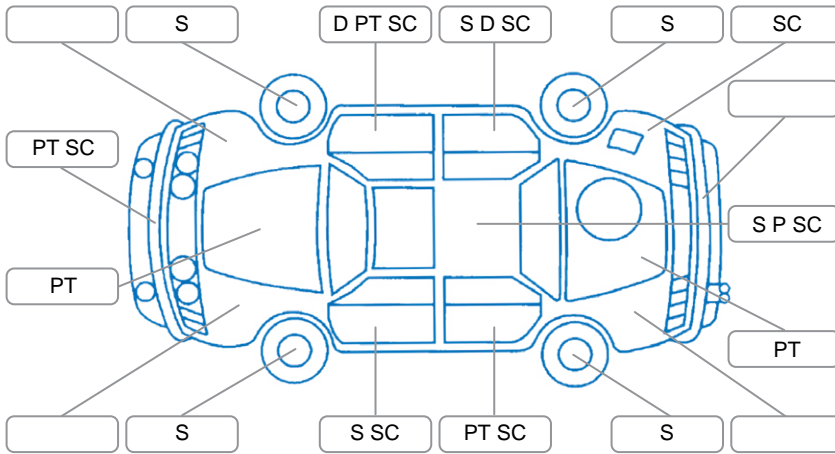

Report ID:	28,086,044	Version:	2
Created:	06 May 2026		

Make:	Toyota	Model:	Markx
Body Style:	Sedan	Year:	2007
Rego No.:	PEH820	Rego Expiry:	29 Jan 2027
WoF Expiry:	11 Jun 2026	Odometer:	102,749 Kms
Good No.:	28086044	VIN:	7AT0H64TX22051203
Next Service:	105,500 Kms	Service History:	No

Key
 S = Scratch R = Rust C = Crack * = Decals W = Significant scuffs
 D = Dent PT = Paint defect P = Pin dent SC = Stone Chips

Note: some defects and blemishes may not be displayed in the diagram

Body Inspection Comments

Conditions During Body Inspection: Wet

Under Carriage and Under Bonnet Inspection Comments

Interior Comments

Seats:	Good
Carpets:	Good
Panels:	Good
Dashboard:	Good

General Comments

Clicking from steering.

Road Conditions During Test Drive	Dry
Engine Timing Mechanism	Timing Chain
Evidence of Cam Belt Replacement	<input type="checkbox"/> Yes <input type="checkbox"/> No Kms
Inspected by:	Caleb Spicer Lee
Published by:	Shanna Bullion
Inspection Date:	29 Apr 2026