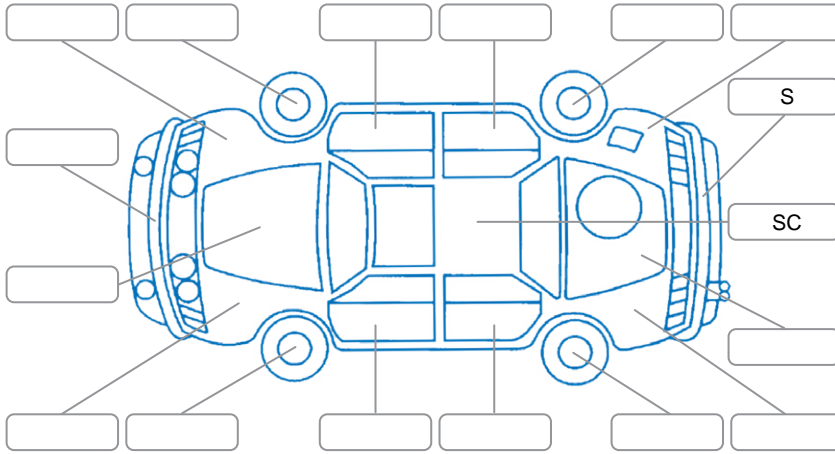

Report ID:	28,086,028	Version:	2
Created:	08 Apr 2026		

Make:	Great Wall	Model:	GWM Cannon
Body Style:	Utility	Year:	2021
Rego No.:	RQF60	Rego Expiry:	13 Oct 2026
WoF Expiry:	25 Oct 2026	Odometer:	78,000 Kms
Good No.:	28086028	VIN:	LGWCBF196LJ610238
Next Service:	87934	Service History:	No

**Key**

S = Scratch    R = Rust    C = Crack    \* = Decals    W = Significant scuffs  
 D = Dent    PT = Paint defect    P = Pin dent    SC = Stone Chips

Note: some defects and blemishes may not be displayed in the diagram

**Body Inspection Comments**

Minor stonechips on windscreen

Conditions During Body Inspection

Wet

**Under Carriage and Under Bonnet Inspection Comments**

Rear wheel drive

**Interior Comments**

Seats:	Good
Carpets:	Good
Panels:	Good
Dashboard:	Good