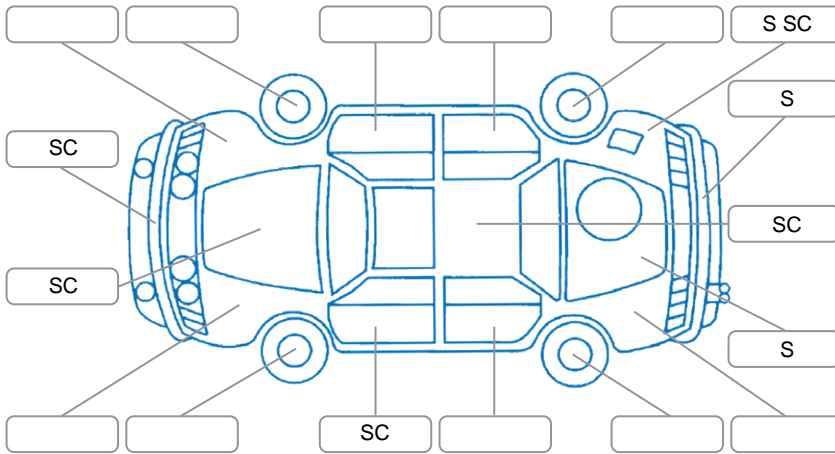

Report ID:	28,085,979	Version:	1
Created:	09 Apr 2026		

Make:	Ford	Model:	Ranger
Body Style:	Utility	Year:	2017
Rego No.:	KNR398	Rego Expiry:	02 Nov 2026
WoF Expiry:	14 Apr 2027	Odometer:	149,098 Kms
Good No.:	28085979	VIN:	MPBUMFF50HX113378
Next Service:	159080	Service History:	No

**Key**

S = Scratch    R = Rust    C = Crack    \* = Decals    W = Significant scuffs  
 D = Dent    PT = Paint defect    P = Pin dent    SC = Stone Chips

Note: some defects and blemishes may not be displayed in the diagram

**Body Inspection Comments**

Minor stonechips on windscreen

Conditions During Body Inspection

Wet

**Under Carriage and Under Bonnet Inspection Comments**

Rear wheel drive

**Interior Comments**

Seats:	Good
Carpets:	Good
Panels:	Good
Dashboard:	Good