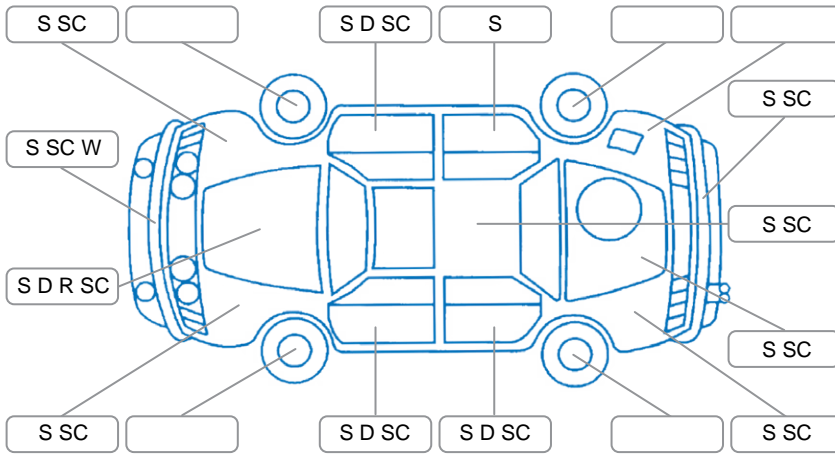

Report ID:	28,085,951	Version:	1
Created:	07 Apr 2026		

Make:	Suzuki	Model:	Swift
Body Style:	Hatchback	Year:	2005
Rego No.:	LEM398	Rego Expiry:	04 May 2026
WoF Expiry:	03 Dec 2026	Odometer:	249,352 Kms
Good No.:	28085951	VIN:	7AT0GK0CX18114198
Next Service:	253,000	Service History:	Yes

Key
 S = Scratch R = Rust C = Crack * = Decals W = Significant scuffs
 D = Dent PT = Paint defect P = Pin dent SC = Stone Chips

Note: some defects and blemishes may not be displayed in the diagram

Body Inspection Comments

Front bumper poor fit

Conditions During Body Inspection

Dry

Under Carriage and Under Bonnet Inspection Comments

. Battery failed

Interior Comments

Seats: Average age of vehicle

Carpets: hole driver footwell