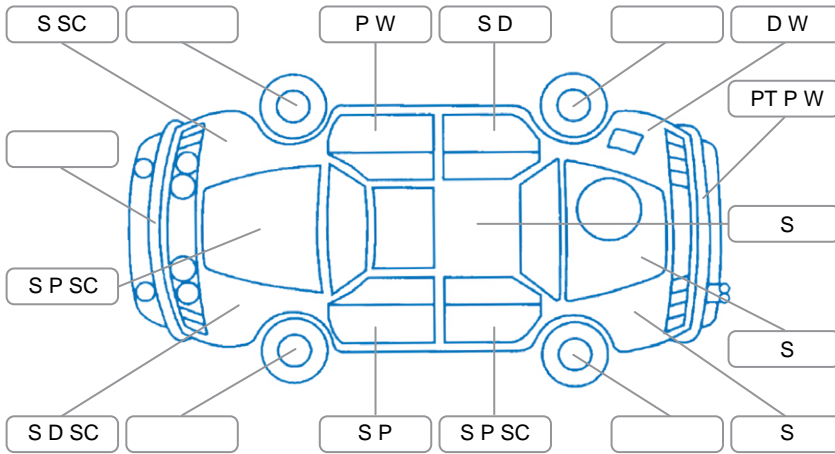

Report ID:	28,085,914	Version:	1
Created:	31 Mar 2026		

Make:	Mitsubishi	Model:	Lancer
Body Style:	Sedan	Year:	2004
Rego No.:	CFJ310	Rego Expiry:	31 Mar 2026
WoF Expiry:	19 Dec 2026	Odometer:	72,585 Kms
Good No.:	28085914	VIN:	JMFSNCS6A4U004680
Next Service:	82000	Service History:	No

Key
 S = Scratch R = Rust C = Crack * = Decals W = Significant scuffs
 D = Dent PT = Paint defect P = Pin dent SC = Stone Chips

Note: some defects and blemishes may not be displayed in the diagram

Body Inspection Comments

Left taillight cracked and condensation

Conditions During Body Inspection

Dry

Under Carriage and Under Bonnet Inspection Comments

Underbody surface rust

Interior Comments

Seats:	Good
Carpets:	Good
Panels:	Good
Dashboard:	Good