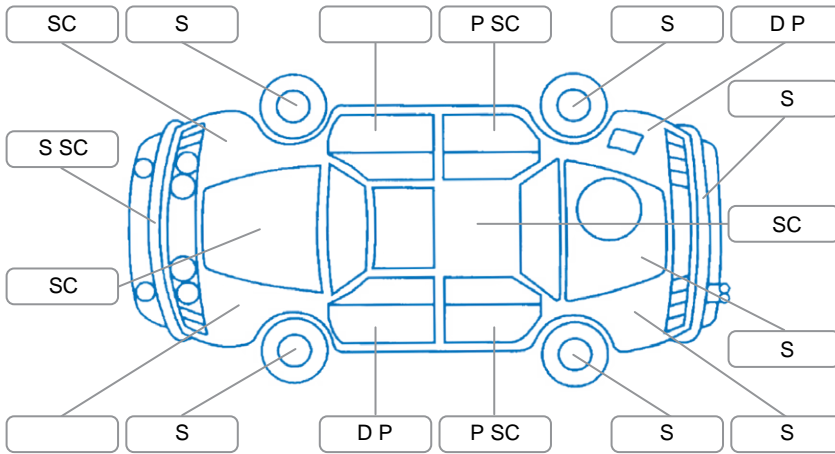

Report ID:	28,085,882	Version:	3
Created:	17 Apr 2026		

Make:	Subaru	Model:	Legacy
Body Style:	Wagon	Year:	2011
Rego No.:	NDG892	Rego Expiry:	05 May 2026
WoF Expiry:	29 Apr 2027	Odometer:	131,902 Kms
Good No.:	28085882	VIN:	7AT0GF0BX20048514
Next Service:	141, 908 Kms	Service History:	No

**Key**  
 S = Scratch    R = Rust    C = Crack    \* = Decals    W = Significant scuffs  
 D = Dent    PT = Paint defect    P = Pin dent    SC = Stone Chips

Note: some defects and blemishes may not be displayed in the diagram