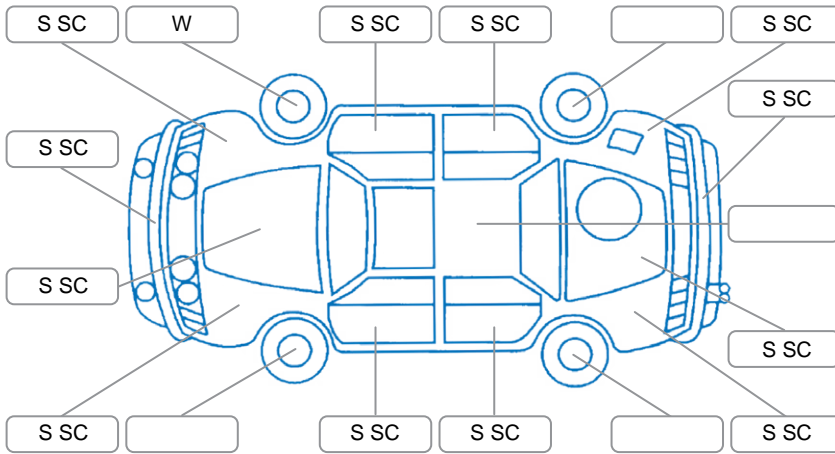

Report ID:	28,085,876	Version:	2
Created:	01 Apr 2026		

Make:	Hyundai	Model:	I30
Body Style:	Hatchback	Year:	2014
Rego No.:	HQQ139	Rego Expiry:	30 Apr 2026
WoF Expiry:	05 Oct 2026	Odometer:	111,223 Kms
Good No.:	28085876	VIN:	KMHD351EMEU216583
Next Service:	121,223 Kms	Service History:	Yes

Key
 S = Scratch R = Rust C = Crack * = Decals W = Significant scuffs
 D = Dent PT = Paint defect P = Pin dent SC = Stone Chips

Note: some defects and blemishes may not be displayed in the diagram

Body Inspection Comments

Boot button worn/front tyres different tread pattern/

Conditions During Body Inspection

Wet

Under Carriage and Under Bonnet Inspection Comments

2wd/minor underbody surface rust/

Interior Comments

Seats: Average

Carpets: Average

Panels: scratch marks

Dashboard: Average

General Comments

Road Conditions During Test Drive

Wet

Engine Timing Mechanism

Timing Chain