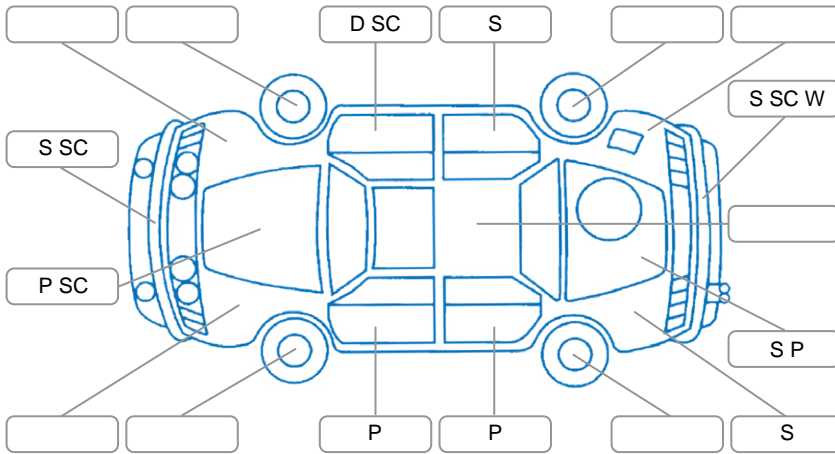

Report ID:	28,085,869	Version:	2
Created:	01 Apr 2026		

Make:	Toyota	Model:	Corolla
Body Style:	Hatchback	Year:	2018
Rego No.:	LTD815	Rego Expiry:	08 Aug 2026
WoF Expiry:	15 Apr 2027	Odometer:	140,622 Kms
Good No.:	28085869	VIN:	JTNKU3JE70J592365
Next Service:	150,635 Kms	Service History:	Yes

**Key**  
 S = Scratch    R = Rust    C = Crack    \* = Decals    W = Significant scuffs  
 D = Dent    PT = Paint defect    P = Pin dent    SC = Stone Chips

Note: some defects and blemishes may not be displayed in the diagram