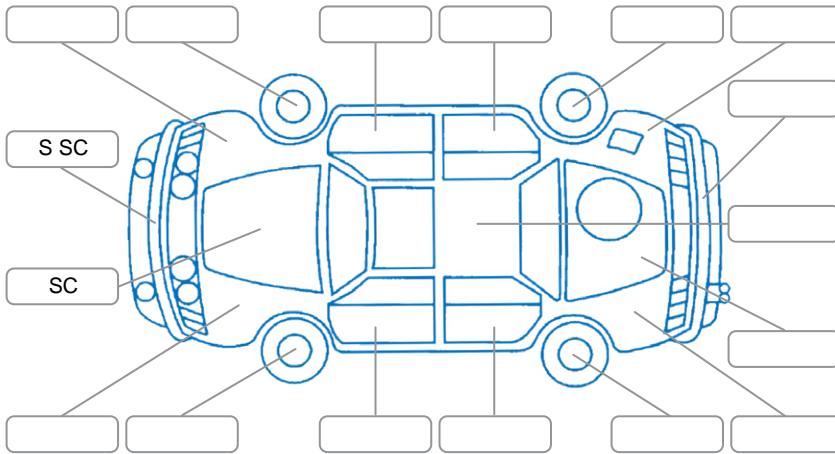

Report ID:	28,085,848	Version:	3
Created:	06 Apr 2026		

Make:	Toyota	Model:	Aqua
Body Style:	Hatchback	Year:	2016
Rego No.:	NLJ16	Rego Expiry:	02 Nov 2026
WoF Expiry:	06 May 2026	Odometer:	111,954 Kms
Good No.:	28085848	VIN:	7AT0H65YX21500277
Next Service:	116,500kms	Service History:	No

Key
 S = Scratch R = Rust C = Crack * = Decals W = Significant scuffs
 D = Dent PT = Paint defect P = Pin dent SC = Stone Chips

Note: some defects and blemishes may not be displayed in the diagram

Body Inspection Comments

Conditions During Body Inspection	Wet
-----------------------------------	-----

Under Carriage and Under Bonnet Inspection Comments

Interior Comments

Seats:	Average
Carpets:	Worn on drivers side.
Panels:	Average
Dashboard:	Average