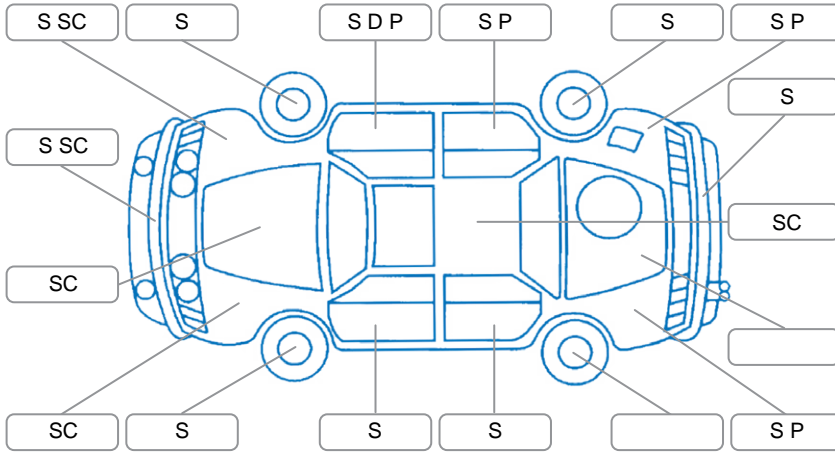

Report ID:	28,085,784	Version:	1
Created:	08 Apr 2026		

Make:	KIA	Model:	Soul
Body Style:	Hatchback	Year:	2016
Rego No.:	JQP386	Rego Expiry:	21 Feb 2027
WoF Expiry:	20 Feb 2027	Odometer:	54,937 Kms
Good No.:	28085784	VIN:	KNAJP811MG7297358
Next Service:	64,936km's	Service History:	Yes

Key

S = Scratch R = Rust C = Crack * = Decals W = Significant scuffs
 D = Dent PT = Paint defect P = Pin dent SC = Stone Chips

Note: some defects and blemishes may not be displayed in the diagram

Body Inspection Comments

Conditions During Body Inspection: Dry

Under Carriage and Under Bonnet Inspection Comments

Interior Comments

Seats:	Good
Carpets:	Good
Panels:	Good
Dashboard:	Good

General Comments

Road Conditions During Test Drive	Dry	
Engine Timing Mechanism	Timing Chain	
Evidence of Cam Belt Replacement	<input type="checkbox"/> Yes <input type="checkbox"/> No	Kms
Inspected by:	Jason Young	
Published by:	Tiaan Pienaar	
Inspection Date:	02 Apr 2026	