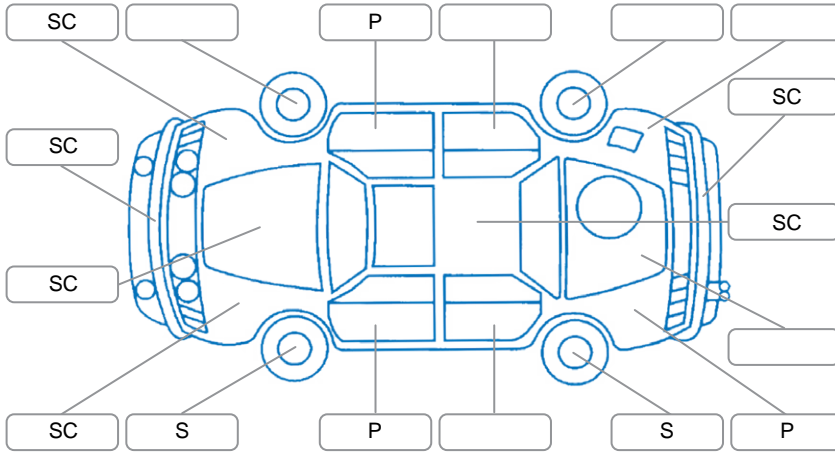

Report ID:	28,085,778	Version:	2
Created:	10 Apr 2026		

Make:	Mini	Model:	Cooper
Body Style:	Hatchback	Year:	2010
Rego No.:	FRG97	Rego Expiry:	01 Apr 2026
WoF Expiry:	21 Apr 2027	Odometer:	138,121 Kms
Good No.:	28085778	VIN:	WMWZF32000TZ00817
Next Service:	148, 128 Kms	Service History:	No

Key

S = Scratch R = Rust C = Crack * = Decals W = Significant scuffs
 D = Dent PT = Paint defect P = Pin dent SC = Stone Chips

Note: some defects and blemishes may not be displayed in the diagram

Body Inspection Comments

Conditions During Body Inspection: Wet

Under Carriage and Under Bonnet Inspection Comments

Interior Comments

Seats:	Average
Carpets:	Average
Panels:	Average
Dashboard:	Good

General Comments

Tyre repair kit instead of spare wheel.
 Front left fog lights broken. - waiting on parts.