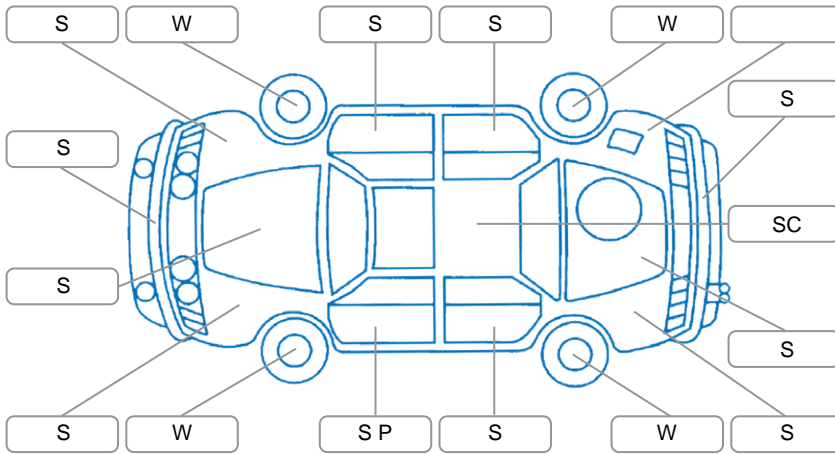

Report ID:	28,085,721	Version:	1
Created:	30 Mar 2026		

Make:	Ford	Model:	Territory
Body Style:	SUV	Year:	2013
Rego No.:	HBA355	Rego Expiry:	31 Mar 2026
WoF Expiry:	19 Aug 2026	Odometer:	195,864 Kms
Good No.:	28085721	VIN:	6FPAAAJGATDG42095
Next Service:	200,756 kms	Service History:	Yes

**Key**  
 S = Scratch    R = Rust    C = Crack    \* = Decals    W = Significant scuffs  
 D = Dent    PT = Paint defect    P = Pin dent    SC = Stone Chips

Note: some defects and blemishes may not be displayed in the diagram