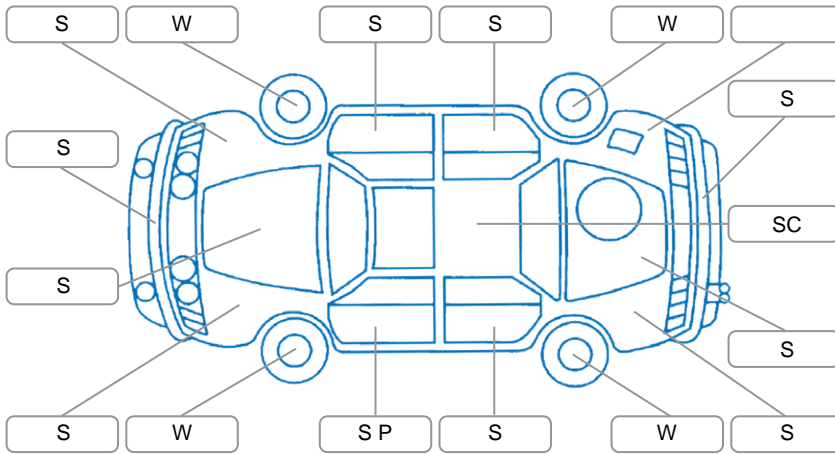

Make:	Ford	Model:	Territory
Body Style:	SUV	Year:	2013
Rego No.:	HBA355	Rego Expiry:	31 Mar 2026
WoF Expiry:	23 Jun 2027	Odometer:	195,882 Kms
Good No.:	28085721	VIN:	6FPAAAJGATDG42095
Next Service:	205,756 kms	Service History:	Yes

**Key**  
 S = Scratch    R = Rust    C = Crack    \* = Decals    W = Significant scuffs  
 D = Dent    PT = Paint defect    P = Pin dent    SC = Stone Chips

Note: some defects and blemishes may not be displayed in the diagram