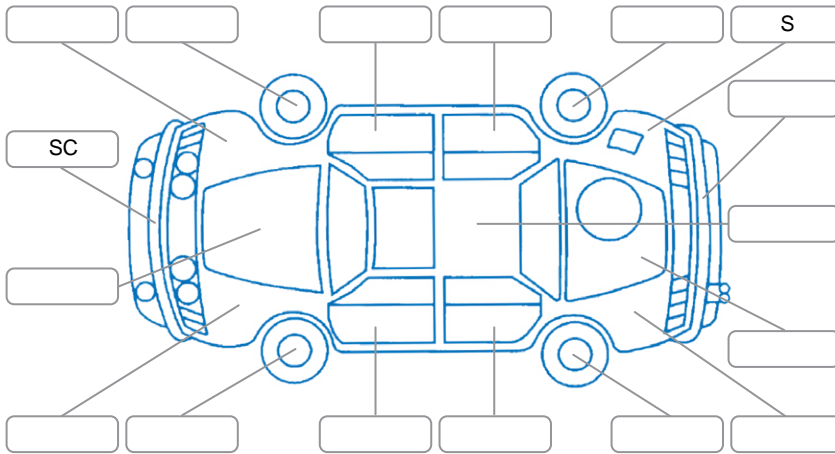

Report ID:	28,085,713	Version:	2
Created:	09 Apr 2026		

Make:	Mazda	Model:	Bt-50
Body Style:	Utility	Year:	2015
Rego No.:	RQF59	Rego Expiry:	29 May 2026
WoF Expiry:	13 Apr 2027	Odometer:	95,505 Kms
Good No.:	28085713	VIN:	MMOUR0YF100490090
Next Service:	105486	Service History:	No

Key
 S = Scratch R = Rust C = Crack * = Decals W = Significant scuffs
 D = Dent PT = Paint defect P = Pin dent SC = Stone Chips

Note: some defects and blemishes may not be displayed in the diagram

Body Inspection Comments

Minor stonechips on windscreen

Conditions During Body Inspection Wet

Under Carriage and Under Bonnet Inspection Comments

Interior Comments

Seats:	Good
Carpets:	Good
Panels:	Good
Dashboard:	Good

General Comments