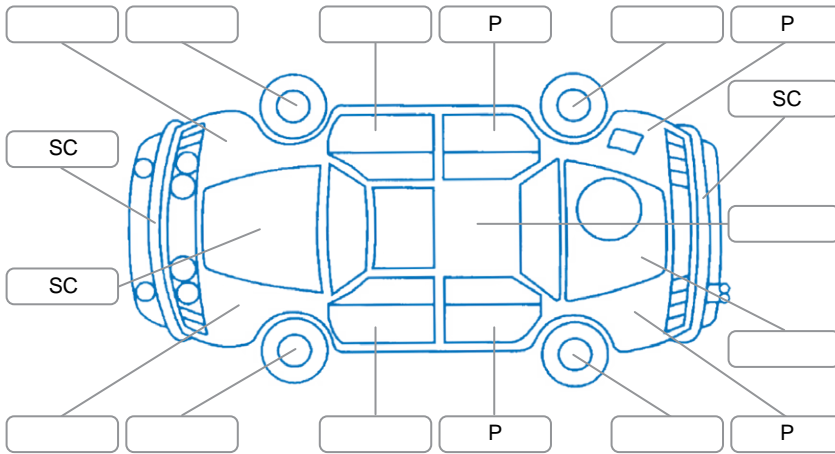

Key
 S = Scratch R = Rust C = Crack * = Decals W = Significant scuffs
 D = Dent PT = Paint defect P = Pin dent SC = Stone Chips

Note: some defects and blemishes may not be displayed in the diagram

Body Inspection Comments

Conditions During Body Inspection: Wet Dry

Under Carriage and Under Bonnet Inspection Comments

Interior Comments

Seats:	Good
Carpets:	Good
Panels:	Good
Dashboard:	Good

General Comments

Road Conditions During Test Drive	Dry		
Engine Timing Mechanism	Timing Chain		
Evidence of Cam Belt Replacement	<input type="checkbox"/> Yes	<input type="checkbox"/> No	Kms
Inspected by:	Kris Milne		
Published by:	Kris Milne		
Inspection Date:	25 Jun 2026		