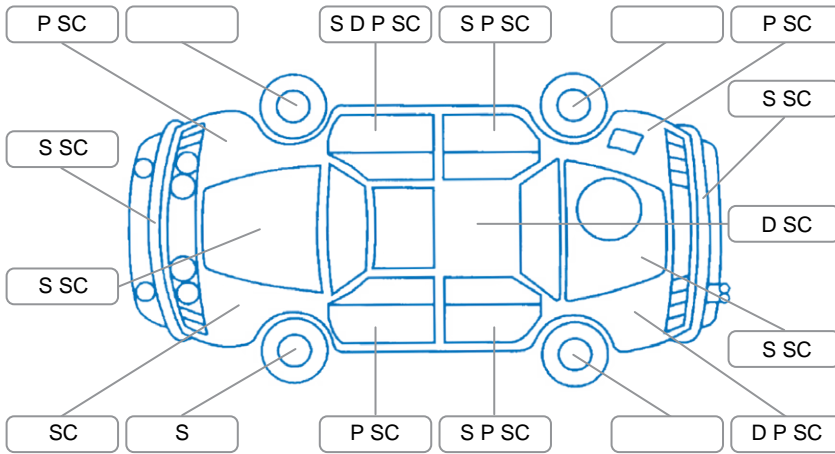

Report ID:	28,085,644	Version:	3
Created:	13 Apr 2026		

Make:	Toyota	Model:	Highlander
Body Style:	SUV	Year:	2017
Rego No.:	KUH609	Rego Expiry:	13 Jun 2026
WoF Expiry:	13 Apr 2027	Odometer:	159,582 Kms
Good No.:	28085644	VIN:	5TDBZ3FH20S444667
Next Service:	175,000 Kms	Service History:	No

Key
 S = Scratch R = Rust C = Crack * = Decals W = Significant scuffs
 D = Dent PT = Paint defect P = Pin dent SC = Stone Chips

Note: some defects and blemishes may not be displayed in the diagram

Body Inspection Comments

Stonechip in windscreen.

Conditions During Body Inspection: Dry

Under Carriage and Under Bonnet Inspection Comments

Interior Comments

Seats:	Good
Carpets:	Good
Panels:	Good
Dashboard:	Good

General Comments