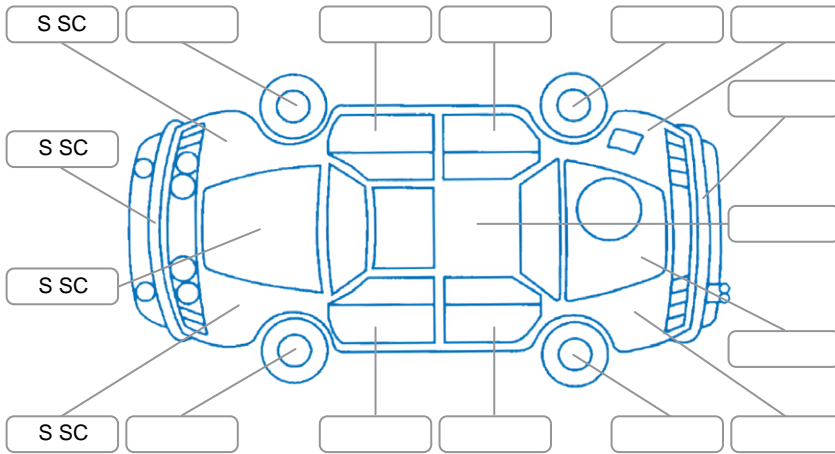

Report ID:	28,085,637	Version:	1
Created:	21 Apr 2026		

Make:	BMW	Model:	535i
Body Style:	Wagon	Year:	2010
Rego No.:	MLF50	Rego Expiry:	08 Apr 2026
WoF Expiry:	07 Nov 2026	Odometer:	132,933 Kms
Good No.:	28085637	VIN:	WBASN22070C192564
Next Service:	141,000	Service History:	Yes

**Key**  
 S = Scratch    R = Rust    C = Crack    \* = Decals    W = Significant scuffs  
 D = Dent    PT = Paint defect    P = Pin dent    SC = Stone Chips

Note: some defects and blemishes may not be displayed in the diagram