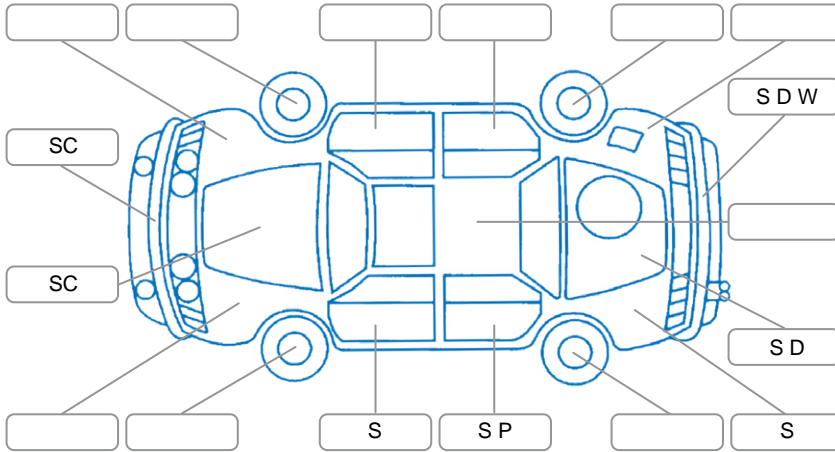

Report ID:	28,085,628	Version:	1
Created:	08 Apr 2026		

Make:	Mazda	Model:	Bt-50
Body Style:	Utility	Year:	2011
Rego No.:	QSZ201	Rego Expiry:	12 Aug 2026
WoF Expiry:	21 May 2026	Odometer:	318,934 Kms
Good No.:	28085628	VIN:	MMOUNY0E400870780
Next Service:	321000km	Service History:	No

Key
 S = Scratch R = Rust C = Crack * = Decals W = Significant scuffs
 D = Dent PT = Paint defect P = Pin dent SC = Stone Chips

Note: some defects and blemishes may not be displayed in the diagram

Body Inspection Comments