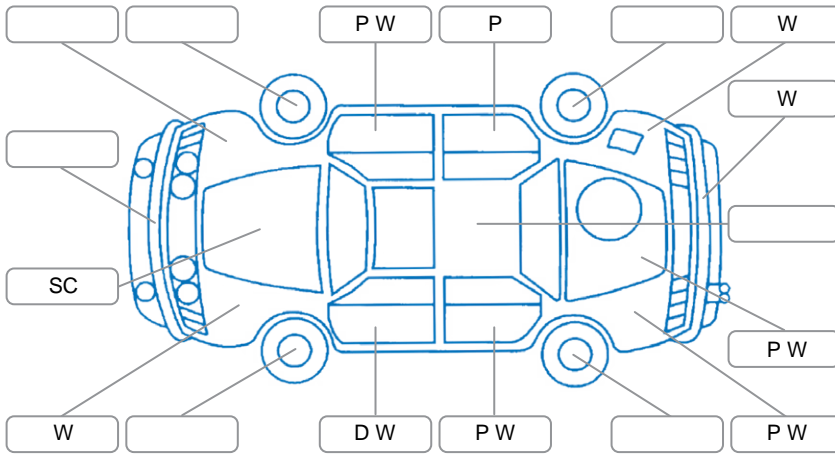

Report ID:	28,085,587	Version:	1
Created:	01 Apr 2026		

Make:	Suzuki	Model:	SX4
Body Style:	Hatchback	Year:	2012
Rego No.:	GQK756	Rego Expiry:	05 Jan 2027
WoF Expiry:	09 Mar 2027	Odometer:	88,470 Kms
Good No.:	28085587	VIN:	JSAGYA51S00311077
Next Service:	98330	Service History:	No

**Key**

S = Scratch    R = Rust    C = Crack    \* = Decals    W = Significant scuffs  
 D = Dent    PT = Paint defect    P = Pin dent    SC = Stone Chips

Note: some defects and blemishes may not be displayed in the diagram