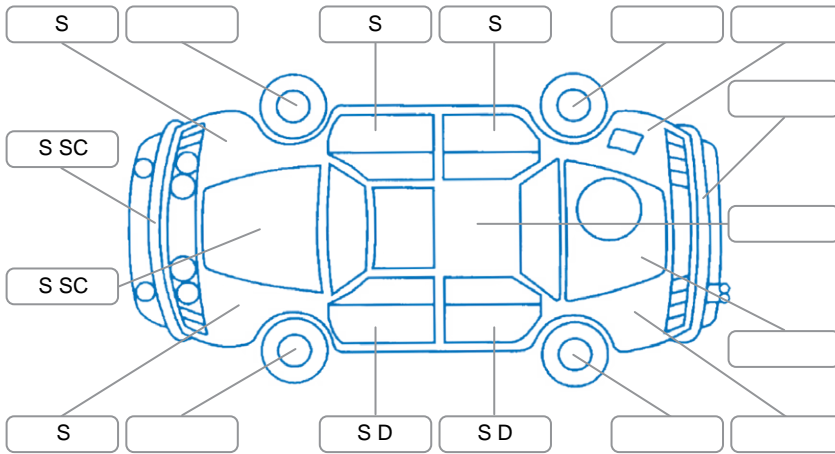

Report ID:	28,085,573	Version:	2
Created:	02 Apr 2026		

Make:	Toyota	Model:	Corolla
Body Style:	Hatchback	Year:	2010
Rego No.:	FKM374	Rego Expiry:	01 Jul 2026
WoF Expiry:	25 May 2026	Odometer:	98,702 Kms
Good No.:	28085573	VIN:	JTNKU56E901125646
Next Service:	104,000	Service History:	Yes

Key
 S = Scratch R = Rust C = Crack * = Decals W = Significant scuffs
 D = Dent PT = Paint defect P = Pin dent SC = Stone Chips

Note: some defects and blemishes may not be displayed in the diagram

Body Inspection Comments