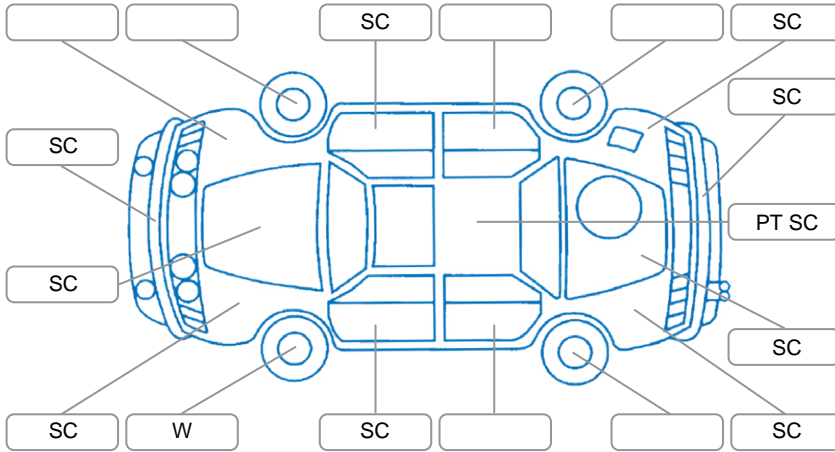

Report ID:	28,085,525	Version:	1
Created:	06 Apr 2026		

Make:	Volkswagen	Model:	Scirocco
Body Style:	Sports Car	Year:	2011
Rego No.:	FTN923	Rego Expiry:	14 Nov 2025
WoF Expiry:	11 Apr 2026	Odometer:	118,404 Kms
Good No.:	28085525	VIN:	WVWZZZ13ZBV017729
Next Service:	31/3/26	Service History:	No

Key

S = Scratch R = Rust C = Crack * = Decals W = Significant scuffs
 D = Dent PT = Paint defect P = Pin dent SC = Stone Chips

Note: some defects and blemishes may not be displayed in the diagram

Body Inspection Comments

Minor stonechips on windscreen
 Rear right taillight has condensation

Conditions During Body Inspection Dry

Under Carriage and Under Bonnet Inspection Comments

Front wheel drive
 Oil leak

Interior Comments