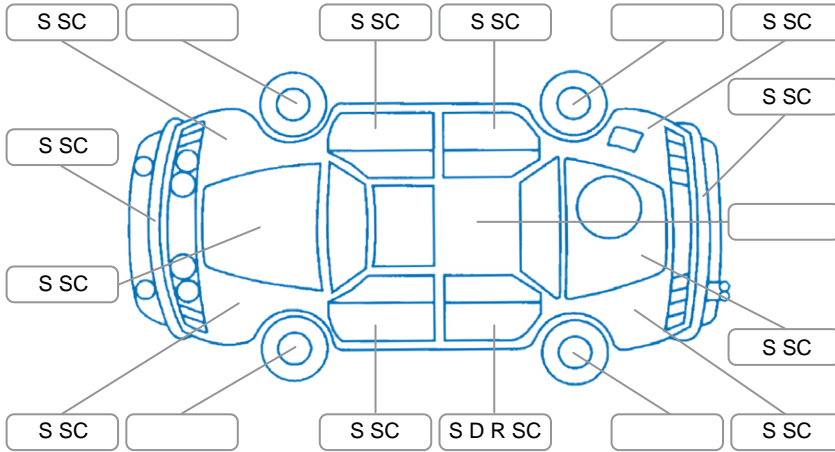

Report ID:	28,085,518	Version:	1
Created:	29 Mar 2026		

Make:	KIA	Model:	Sportage
Body Style:	SUV	Year:	2016
Rego No.:	JZS865	Rego Expiry:	28 Jun 2026
WoF Expiry:	29 Nov 2026	Odometer:	213,074 Kms
Good No.:	28085518	VIN:	KNAPN81AMG7139273
Next Service:	due	Service History:	No

Key
 S = Scratch R = Rust C = Crack * = Decals W = Significant scuffs
 D = Dent PT = Paint defect P = Pin dent SC = Stone Chips

Note: some defects and blemishes may not be displayed in the diagram

Body Inspection Comments

Boot button damaged/

Conditions During Body Inspection

Dry

Under Carriage and Under Bonnet Inspection Comments

2wd/engine oil seepage/minor underbody surface rust/

Interior Comments

Seats:	Average
Carpets:	Average
Panels:	Average
Dashboard:	Average