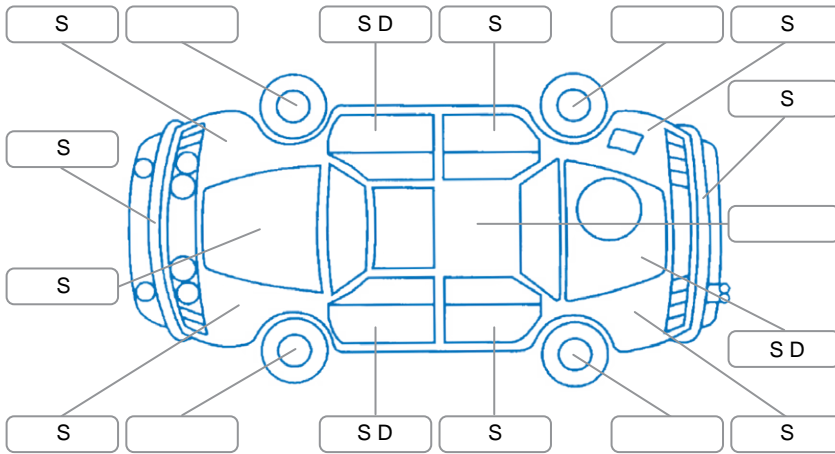

Report ID:	28,085,470	Version:	1
Created:	01 Apr 2026		

Make:	Great Wall	Model:	GWM Cannon
Body Style:	Utility	Year:	2021
Rego No.:	NQQ184	Rego Expiry:	27 Jun 2026
WoF Expiry:	19 Jun 2026	Odometer:	74,381 Kms
Good No.:	28085470	VIN:	LGWCCF192MJ616486
Next Service:	85000	Service History:	No

Key
 S = Scratch R = Rust C = Crack * = Decals W = Significant scuffs
 D = Dent PT = Paint defect P = Pin dent SC = Stone Chips

Note: some defects and blemishes may not be displayed in the diagram

Body Inspection Comments

Average

Conditions During Body Inspection

Dry

Under Carriage and Under Bonnet Inspection Comments

Front brake pads low.

Interior Comments

Seats:	Average
Carpets:	Average
Panels:	Average
Dashboard:	Average

General Comments