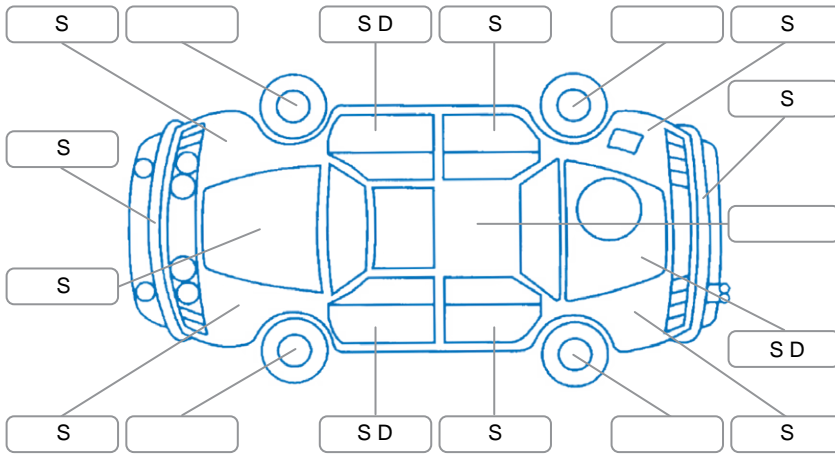

Report ID:	28,085,470	Version:	2
Created:	01 May 2026		

Make:	Great Wall	Model:	GWM Cannon
Body Style:	Utility	Year:	2021
Rego No.:	NQQ184	Rego Expiry:	27 Jun 2026
WoF Expiry:	19 Jun 2026	Odometer:	74,381 Kms
Good No.:	28085470	VIN:	LGWCCF192MJ616486
Next Service:	85000	Service History:	No

Key

S = Scratch R = Rust C = Crack * = Decals W = Significant scuffs
 D = Dent PT = Paint defect P = Pin dent SC = Stone Chips

Note: some defects and blemishes may not be displayed in the diagram

Body Inspection Comments