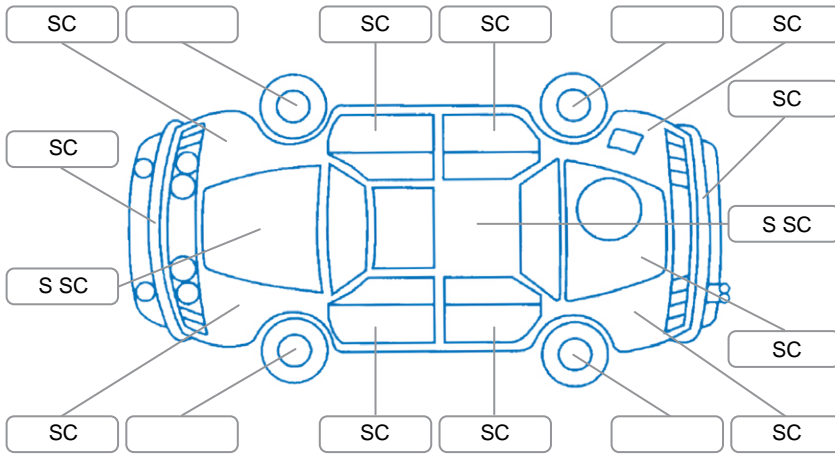

Report ID:	28,085,427	Version:	4
Created:	21 May 2026		

Make:	Suzuki	Model:	Baleno
Body Style:	Hatchback	Year:	2019
Rego No.:	MHL866	Rego Expiry:	30 Oct 2026
WoF Expiry:	09 Dec 2026	Odometer:	76,760 Kms
Good No.:	28085427	VIN:	MBHEWB52S00285827
Next Service:	due	Service History:	Yes

**Key**  
 S = Scratch    R = Rust    C = Crack    \* = Decals    W = Significant scuffs  
 D = Dent    PT = Paint defect    P = Pin dent    SC = Stone Chips

Note: some defects and blemishes may not be displayed in the diagram

### Body Inspection Comments

Lr tyre outer edge wear/

Conditions During Body Inspection    Dry