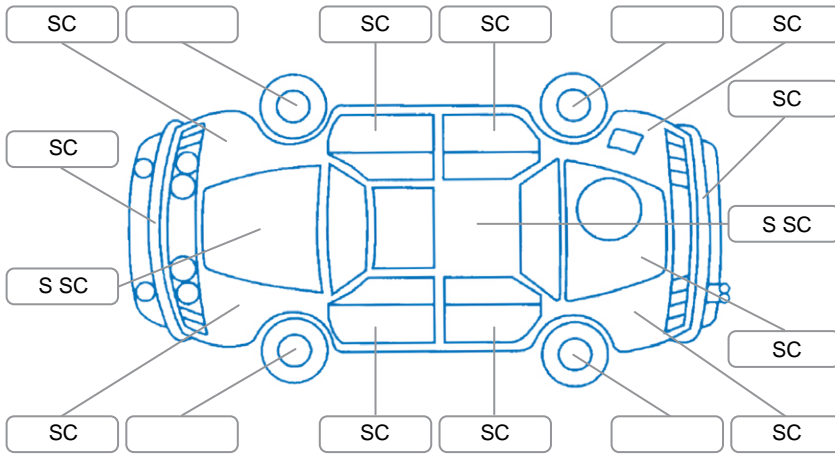

Report ID:	28,085,427	Version:	1
Created:	29 Mar 2026		

Make:	Suzuki	Model:	Baleno
Body Style:	Hatchback	Year:	2019
Rego No.:	MHL866	Rego Expiry:	06 Jul 2026
WoF Expiry:	09 Dec 2026	Odometer:	76,657 Kms
Good No.:	28085427	VIN:	MBHEWB52S00285827
Next Service:	due	Service History:	Yes

Key
 S = Scratch R = Rust C = Crack * = Decals W = Significant scuffs
 D = Dent PT = Paint defect P = Pin dent SC = Stone Chips

Note: some defects and blemishes may not be displayed in the diagram

Body Inspection Comments

Lr tyre outer edge wear/

Conditions During Body Inspection

Dry

Under Carriage and Under Bonnet Inspection Comments

2wd/

Interior Comments

Seats:	Average
Carpets:	Average
Panels:	Average
Dashboard:	Average

General Comments