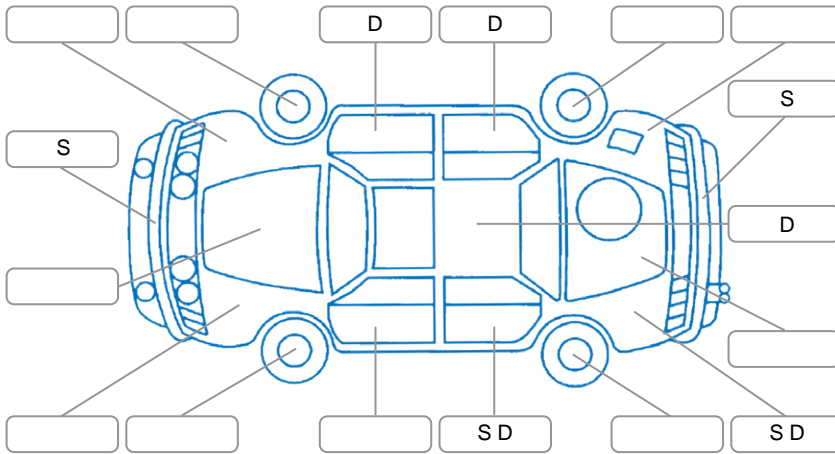

Key
 S = Scratch R = Rust C = Crack * = Decals W = Significant scuffs
 D = Dent PT = Paint defect P = Pin dent SC = Stone Chips

Note: some defects and blemishes may not be displayed in the diagram

Body Inspection Comments

Both tail light cracked, tail gate strut unsecured, driver carpet torn, missing roof rack key, underbody rust

Conditions During Body Inspection: Dry

Under Carriage and Under Bonnet Inspection Comments

Interior Comments