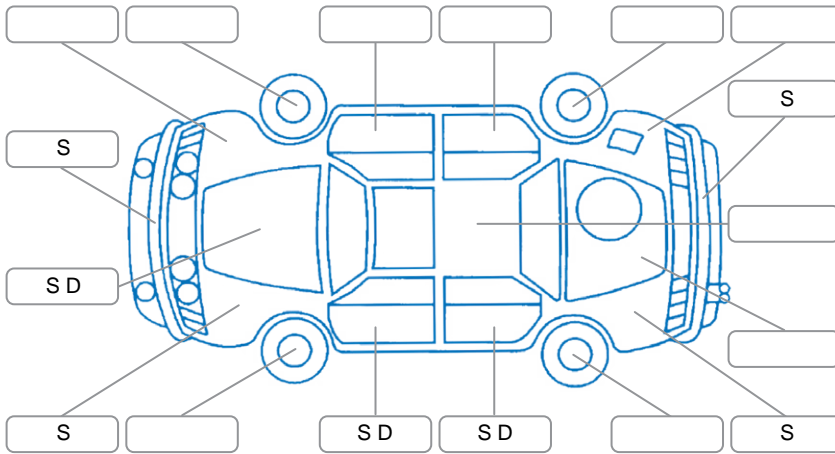

Key
 S = Scratch R = Rust C = Crack * = Decals W = Significant scuffs
 D = Dent PT = Paint defect P = Pin dent SC = Stone Chips

Note: some defects and blemishes may not be displayed in the diagram

Body Inspection Comments

1 remote key cover missing,

Conditions During Body Inspection

Under Carriage and Under Bonnet Inspection Comments

Interior Comments

Seats:	Good
Carpets:	Good
Panels:	Good
Dashboard:	Good

General Comments

Road Conditions During Test Drive	Dry	
Engine Timing Mechanism	Timing Chain	
Evidence of Cam Belt Replacement	<input type="checkbox"/> Yes <input type="checkbox"/> No	Kms
Inspected by:	Curshey Accad	
Published by:	Curshey Accad	
Inspection Date:	31 Mar 2026	