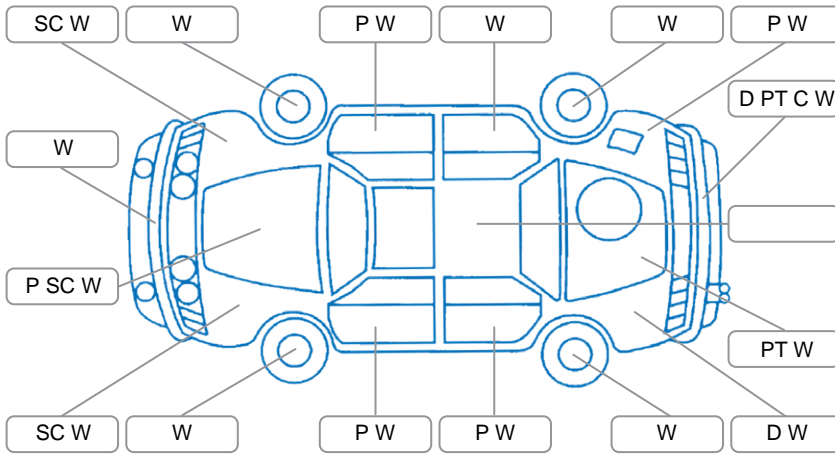

Report ID:	28,085,375	Version:	1
Created:	31 Mar 2026		

Make:	Skoda	Model:	Octavia
Body Style:	Wagon	Year:	2009
Rego No.:	EWZ446	Rego Expiry:	19 Nov 2026
WoF Expiry:	16 May 2026	Odometer:	180,544 Kms
Good No.:	28085375	VIN:	TMBUH61ZX82223740
Next Service:	182,000	Service History:	No

Key

S = Scratch R = Rust C = Crack * = Decals W = Significant scuffs
 D = Dent PT = Paint defect P = Pin dent SC = Stone Chips

Note: some defects and blemishes may not be displayed in the diagram

Body Inspection Comments

Front bumper plastic cover panel missing
 Nail in right rear tyre

Conditions During Body Inspection Dry

Under Carriage and Under Bonnet Inspection Comments

Interior Comments

Seats:	Worn
Carpets:	Average
Panels:	Average
Dashboard:	Average