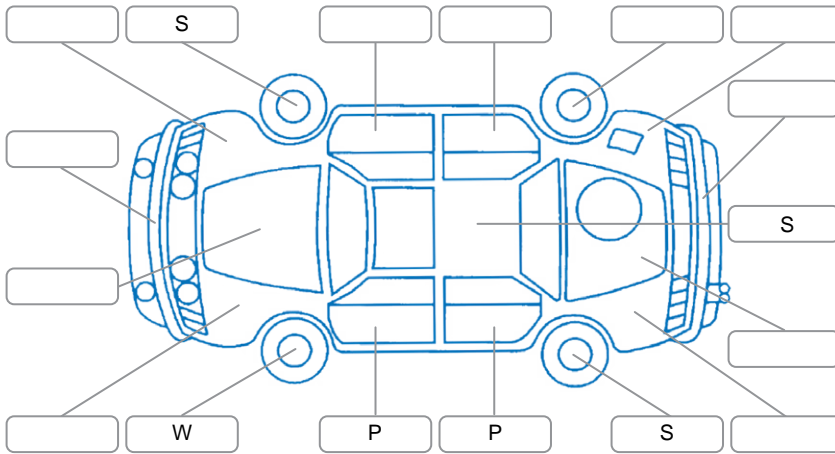

Report ID:	28,085,352	Version:	2
Created:	10 Apr 2026		

Make:	Skoda	Model:	Octavia
Body Style:	Wagon	Year:	2014
Rego No.:	HUD970	Rego Expiry:	27 Nov 2026
WoF Expiry:	14 Apr 2027	Odometer:	132,722 Kms
Good No.:	28085352	VIN:	TMBKE9NE6F0030969
Next Service:	142000 kms	Service History:	No

Key
 S = Scratch R = Rust C = Crack * = Decals W = Significant scuffs
 D = Dent PT = Paint defect P = Pin dent SC = Stone Chips

Note: some defects and blemishes may not be displayed in the diagram

Body Inspection Comments

Conditions During Body Inspection: Dry

Under Carriage and Under Bonnet Inspection Comments

Interior Comments

Seats:	Average
Carpets:	Good
Panels:	Average
Dashboard:	Good

General Comments

Road Conditions During Test Drive	Dry	
Engine Timing Mechanism	Timing Chain	
Evidence of Cam Belt Replacement	<input type="checkbox"/> Yes <input type="checkbox"/> No	Kms
Inspected by:	Eleoit Kumar	
Published by:	Sam Huang	
Inspection Date:	30 Mar 2026	