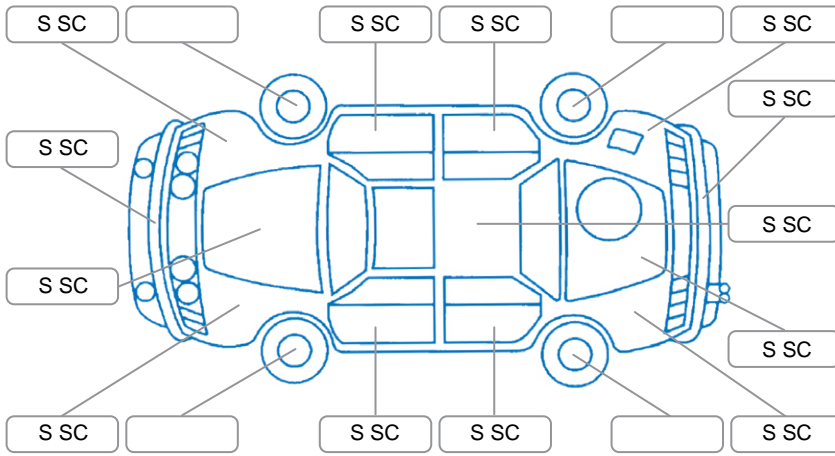

Report ID:	28,085,323	Version:	1
Created:	21 Apr 2026		

Make:	Nissan	Model:	Vanette
Body Style:	Van	Year:	2012
Rego No.:	LHB854	Rego Expiry:	03 Oct 2026
WoF Expiry:	21 Apr 2027	Odometer:	169,905 Kms
Good No.:	28085323	VIN:	7AT0DH19X18040564
Next Service:	180000	Service History:	No

Key
 S = Scratch R = Rust C = Crack * = Decals W = Significant scuffs
 D = Dent PT = Paint defect P = Pin dent SC = Stone Chips

Note: some defects and blemishes may not be displayed in the diagram

Body Inspection Comments

rear inner wheel well minor dents/

Conditions During Body Inspection	Dry
-----------------------------------	-----

Under Carriage and Under Bonnet Inspection Comments

2wd/

Interior Comments

Seats:	drivers bottom pad ripped/
Carpets:	hole on drivers side/
Panels:	Average
Dashboard:	Average