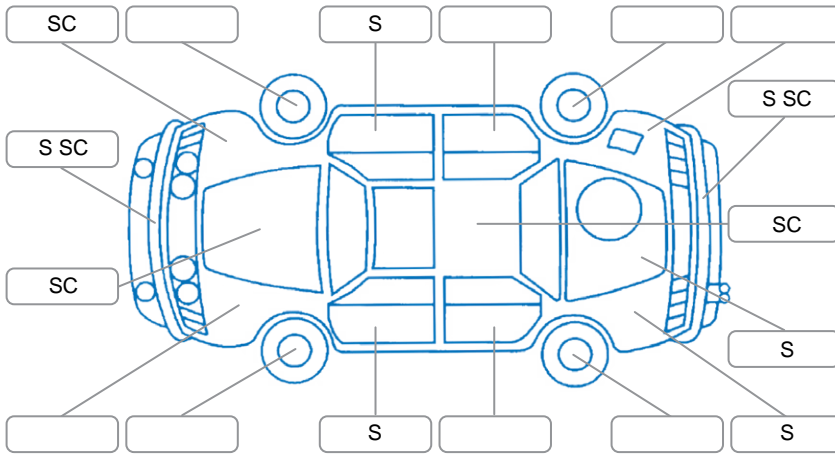

Report ID:	28,085,310	Version:	1
Created:	17 Apr 2026		

Make:	Mazda	Model:	Bt-50
Body Style:	Utility	Year:	2021
Rego No.:	QRP293	Rego Expiry:	27 Nov 2026
WoF Expiry:	16 Apr 2027	Odometer:	151,940 Kms
Good No.:	28085310	VIN:	MMOUR0YG100130264
Next Service:	161937	Service History:	Yes

Key
 S = Scratch R = Rust C = Crack * = Decals W = Significant scuffs
 D = Dent PT = Paint defect P = Pin dent SC = Stone Chips

Note: some defects and blemishes may not be displayed in the diagram

Body Inspection Comments

Minor stonechips on windscreen

Conditions During Body Inspection

Dry

Under Carriage and Under Bonnet Inspection Comments

Rear wheel drive

Interior Comments

Seats: tiny rip on drivers seat-Good

Carpets: Good

Panels: Good

Dashboard: Good

General Comments

Road Conditions During Test Drive

Dry

Engine Timing Mechanism

Timing Chain

Evidence of Cam Belt Replacement Yes No Kms