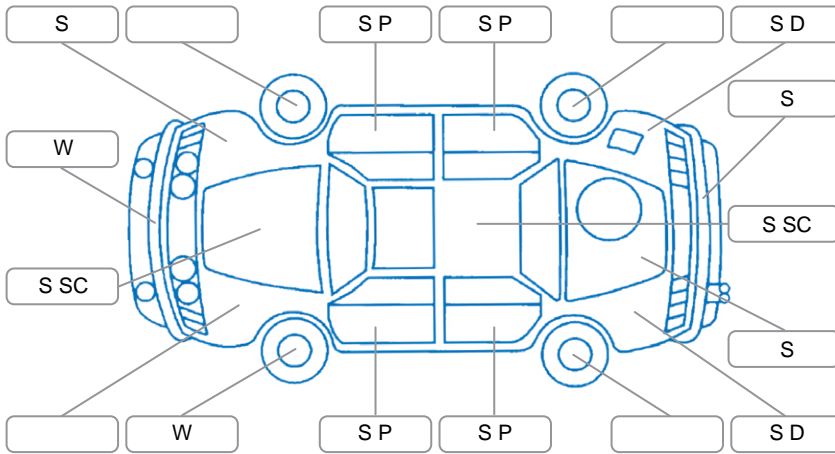

Report ID:	28,085,296	Version:	1
Created:	30 Mar 2026		

Make:	Mitsubishi	Model:	Outlander
Body Style:	SUV	Year:	2007
Rego No.:	DRU836	Rego Expiry:	30 Apr 2026
WoF Expiry:	18 Apr 2026	Odometer:	315,923 Kms
Good No.:	28085296	VIN:	JMYXTCW5W7U000215
Next Service:		Service History:	No

Key
 S = Scratch R = Rust C = Crack * = Decals W = Significant scuffs
 D = Dent PT = Paint defect P = Pin dent SC = Stone Chips

Note: some defects and blemishes may not be displayed in the diagram

Body Inspection Comments

Windscreen stone chip
 Front bumper misaligned

Conditions During Body Inspection

Under Carriage and Under Bonnet Inspection Comments

Extensive oil leaks

Interior Comments

Seats:	Poor
Carpets:	Poor
Panels:	Poor
Dashboard:	Poor