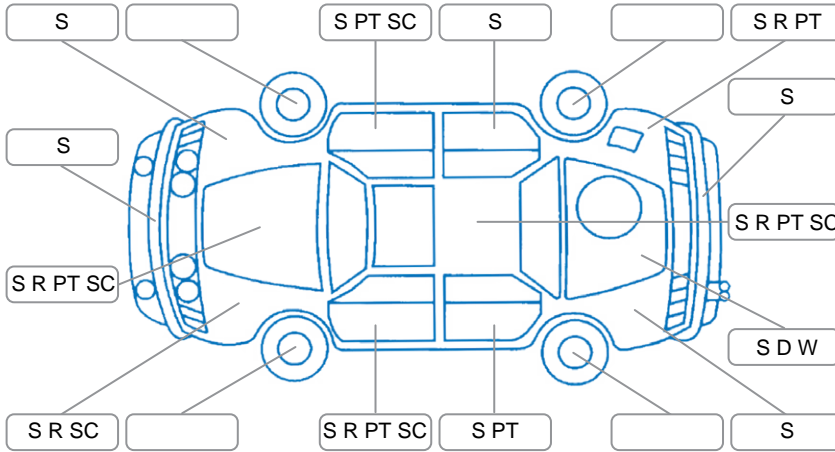

Report ID:	28,085,277	Version:	3
Created:	28 May 2026		

Make:	Ssangyong	Model:	Actyon Sport
Body Style:	Utility	Year:	2014
Rego No.:	RRS247	Rego Expiry:	18 Aug 2026
WoF Expiry:	06 May 2027	Odometer:	191,148 Kms
Good No.:	28085277	VIN:	KPADA1ETSEP193838
Next Service:	186,000	Service History:	No

Key

S = Scratch R = Rust C = Crack * = Decals W = Significant scuffs
 D = Dent PT = Paint defect P = Pin dent SC = Stone Chips

Note: some defects and blemishes may not be displayed in the diagram

Body Inspection Comments

Left Side Step Not Secured

Conditions During Body Inspection

Dry

Under Carriage and Under Bonnet Inspection Comments

Interior Comments

Seats:	Drivers Seat Stained & Torn
Carpets:	Average
Panels:	Average
Dashboard:	Average