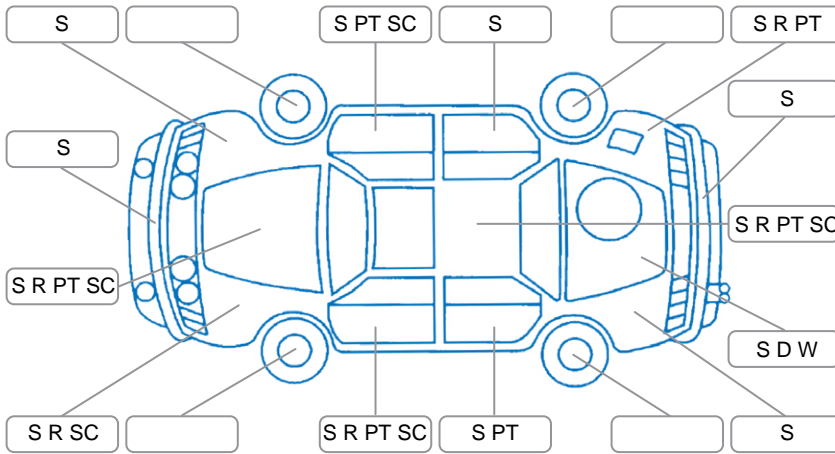

Report ID:	28,085,277	Version:	1
Created:	13 Apr 2026		

Make:	Ssangyong	Model:	Actyon Sport
Body Style:	Utility	Year:	2014
Rego No.:	RRS247	Rego Expiry:	18 Aug 2026
WoF Expiry:	15 Aug 2026	Odometer:	191,144 Kms
Good No.:	28085277	VIN:	KPADA1ETSEP193838
Next Service:	186,000	Service History:	No

Key
 S = Scratch R = Rust C = Crack * = Decals W = Significant scuffs
 D = Dent PT = Paint defect P = Pin dent SC = Stone Chips

Note: some defects and blemishes may not be displayed in the diagram

Body Inspection Comments

- Headlights cloudy
- Stone chips in windscreen
- Left side step not secured

Conditions During Body Inspection Dry

Under Carriage and Under Bonnet Inspection Comments

Interior Comments

Seats:	Drivers seat stained & torn
Carpets:	Average
Panels:	Average
Dashboard:	Average