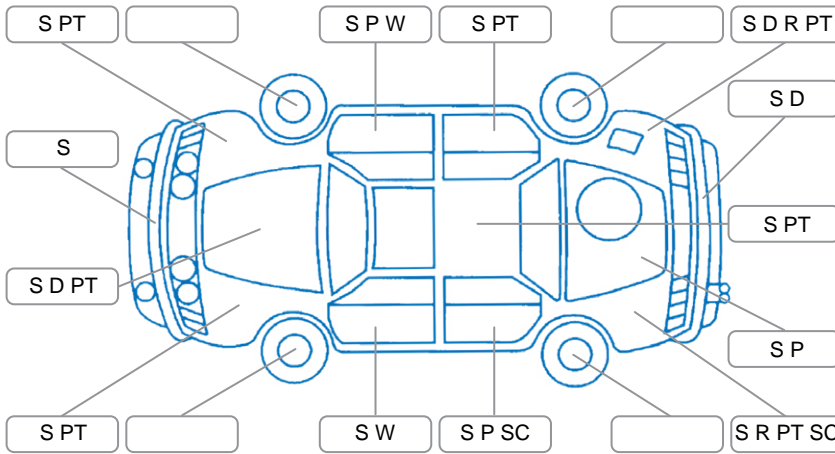

Report ID:	28,085,254	Version:	2
Created:	02 Apr 2026		

Make:	Mazda	Model:	Bt-50
Body Style:	Utility	Year:	2012
Rego No.:	GKE88	Rego Expiry:	31 May 2026
WoF Expiry:	20 Nov 2026	Odometer:	320,709 Kms
Good No.:	28085254	VIN:	MMOUP0YF100114283
Next Service:	328,000	Service History:	No

Key
 S = Scratch R = Rust C = Crack * = Decals W = Significant scuffs
 D = Dent PT = Paint defect P = Pin dent SC = Stone Chips

Note: some defects and blemishes may not be displayed in the diagram

Body Inspection Comments