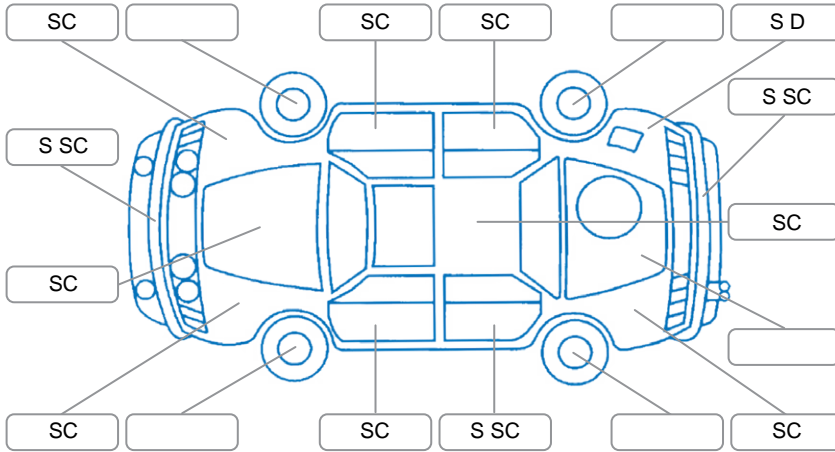

Report ID:	28,085,249	Version:	2
Created:	14 Apr 2026		

Make:	Mazda	Model:	Premacy
Body Style:	Wagon	Year:	2008
Rego No.:	NCW235	Rego Expiry:	03 May 2026
WoF Expiry:	28 Apr 2027	Odometer:	113,551 Kms
Good No.:	28085249	VIN:	7AT0C133X20322919
Next Service:	123551	Service History:	No

**Key**

S = Scratch    R = Rust    C = Crack    \* = Decals    W = Significant scuffs  
 D = Dent    PT = Paint defect    P = Pin dent    SC = Stone Chips

Note: some defects and blemishes may not be displayed in the diagram