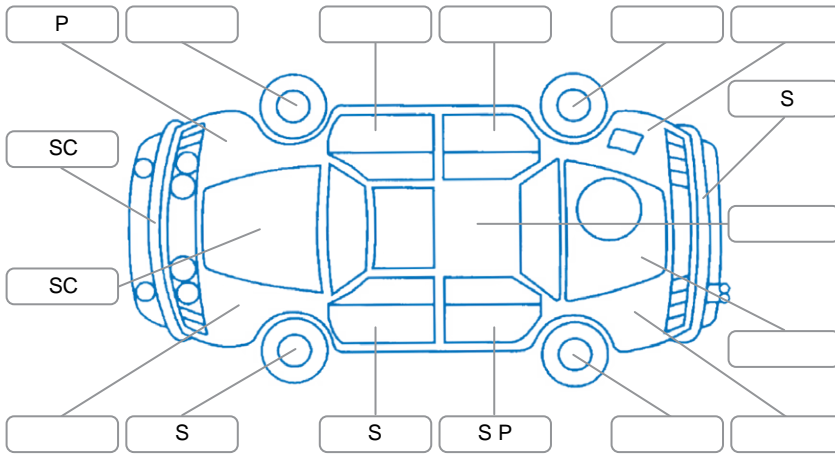

Key

S = Scratch R = Rust C = Crack * = Decals W = Significant scuffs
 D = Dent PT = Paint defect P = Pin dent SC = Stone Chips

Note: some defects and blemishes may not be displayed in the diagram

Body Inspection Comments

Conditions During Body Inspection

Under Carriage and Under Bonnet Inspection Comments

Interior Comments

Seats:	Good
Carpets:	Good
Panels:	Good
Dashboard:	Good

General Comments

Road Conditions During Test Drive	Dry		
Engine Timing Mechanism	Timing Chain		
Evidence of Cam Belt Replacement	<input type="checkbox"/> Yes	<input type="checkbox"/> No	Kms
Inspected by:	Kris Milne		
Published by:	Kris Milne		
Inspection Date:	14 Apr 2026		