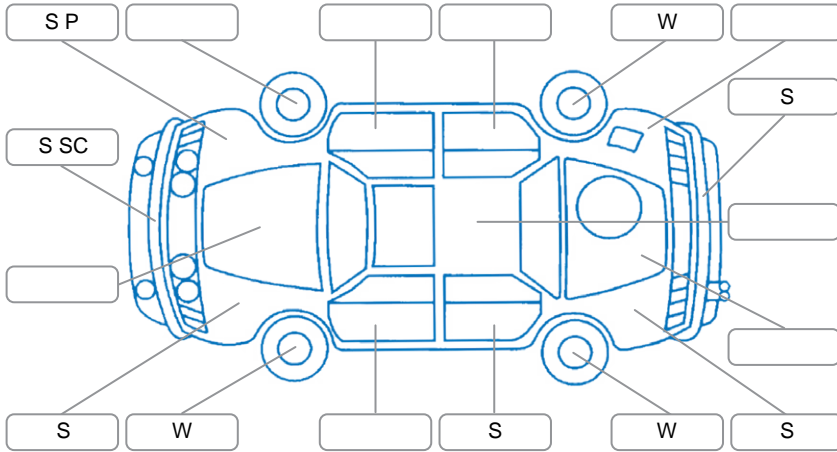

Report ID:	28,085,220	Version:	1
Created:	30 Mar 2026		

Make:	Hyundai	Model:	I30
Body Style:	Hatchback	Year:	2009
Rego No.:	HUE598	Rego Expiry:	27 Mar 2026
WoF Expiry:	28 Jan 2027	Odometer:	159,023 Kms
Good No.:	28085220	VIN:	KMHDB51DR9U167829
Next Service:	167500	Service History:	No

Key

S = Scratch R = Rust C = Crack * = Decals W = Significant scuffs
 D = Dent PT = Paint defect P = Pin dent SC = Stone Chips

Note: some defects and blemishes may not be displayed in the diagram

Body Inspection Comments

- Rust in B pillar
- Surface rust behind tailgate
- Windscreen moulding failure
- Dent left sill panel

Conditions During Body Inspection

Under Carriage and Under Bonnet Inspection Comments

Oil leaks

Interior Comments