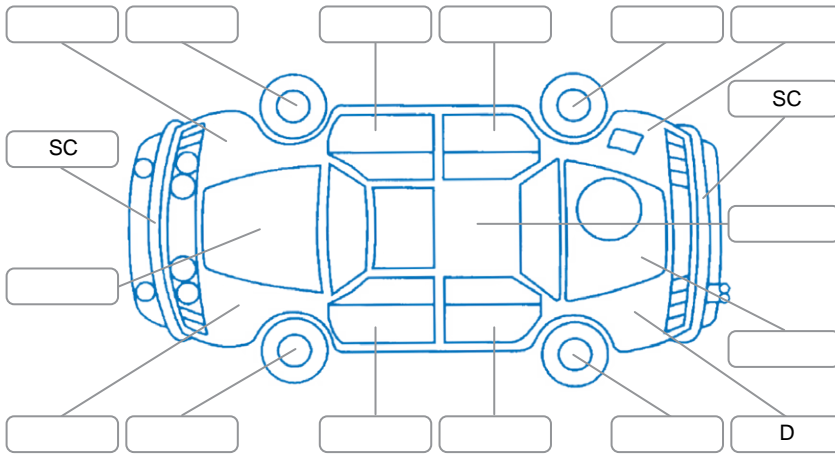

Report ID:	28,085,212	Version:	2
Created:	06 Apr 2026		

Make:	KIA	Model:	Sportage
Body Style:	SUV	Year:	2020
Rego No.:	MWW687	Rego Expiry:	28 Jun 2026
WoF Expiry:	02 Apr 2027	Odometer:	68,813 Kms
Good No.:	28085212	VIN:	KNAPM81AML7811875
Next Service:	78000	Service History:	Yes

Key
 S = Scratch R = Rust C = Crack * = Decals W = Significant scuffs
 D = Dent PT = Paint defect P = Pin dent SC = Stone Chips

Note: some defects and blemishes may not be displayed in the diagram

Body Inspection Comments

Minor stonechips on windscreen

Conditions During Body Inspection

Dry

Under Carriage and Under Bonnet Inspection Comments

Front wheel drive

Interior Comments

Seats:	Good
Carpets:	Good
Panels:	Good
Dashboard:	Good