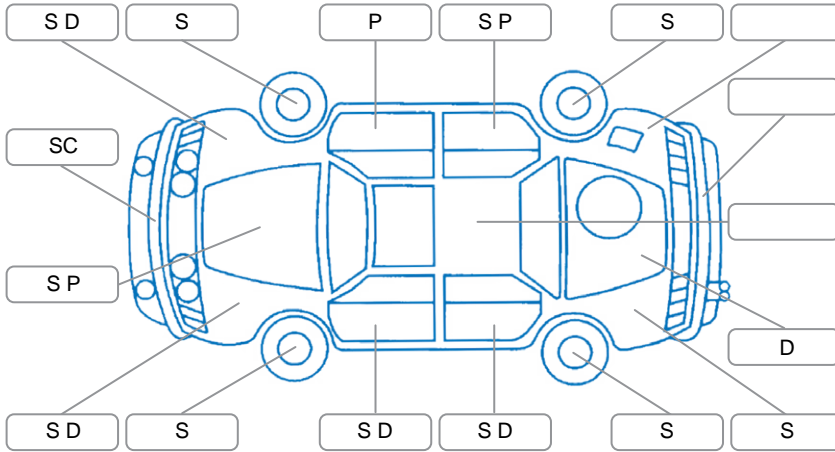

Report ID:	28,085,208	Version:	2
Created:	15 Apr 2026		

Make:	Nissan	Model:	Juke
Body Style:	SUV	Year:	2021
Rego No.:	NHF21	Rego Expiry:	08 Aug 2026
WoF Expiry:	16 Sep 2026	Odometer:	66,883 Kms
Good No.:	28085208	VIN:	SJNFAAF16A1028042
Next Service:	77127km	Service History:	No

**Key**

S = Scratch    R = Rust    C = Crack    \* = Decals    W = Significant scuffs  
 D = Dent    PT = Paint defect    P = Pin dent    SC = Stone Chips

Note: some defects and blemishes may not be displayed in the diagram