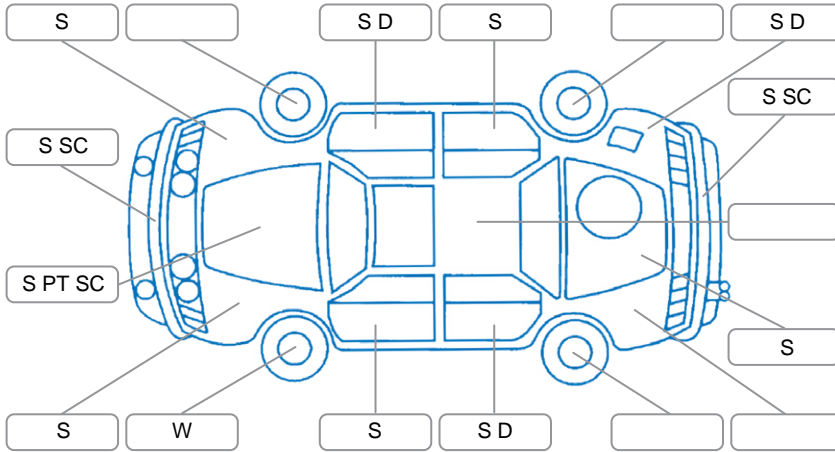

Report ID:	28,085,190	Version:	3
Created:	30 Mar 2026		

Make:	Volkswagen	Model:	Golf
Body Style:	Wagon	Year:	2013
Rego No.:	QRS126	Rego Expiry:	23 Jul 2026
WoF Expiry:	27 May 2026	Odometer:	230,687 Kms
Good No.:	28085190	VIN:	WVWZZZ1KZDM634982
Next Service:	230,000	Service History:	No

**Key**

S = Scratch    R = Rust    C = Crack    \* = Decals    W = Significant scuffs  
 D = Dent    PT = Paint defect    P = Pin dent    SC = Stone Chips

Note: some defects and blemishes may not be displayed in the diagram

**Body Inspection Comments**

windscreen cracked in lower black part

Conditions During Body Inspection

Dry

**Under Carriage and Under Bonnet Inspection Comments**

**Interior Comments**

Seats:	Good
Carpets:	Good
Panels:	Good
Dashboard:	Good