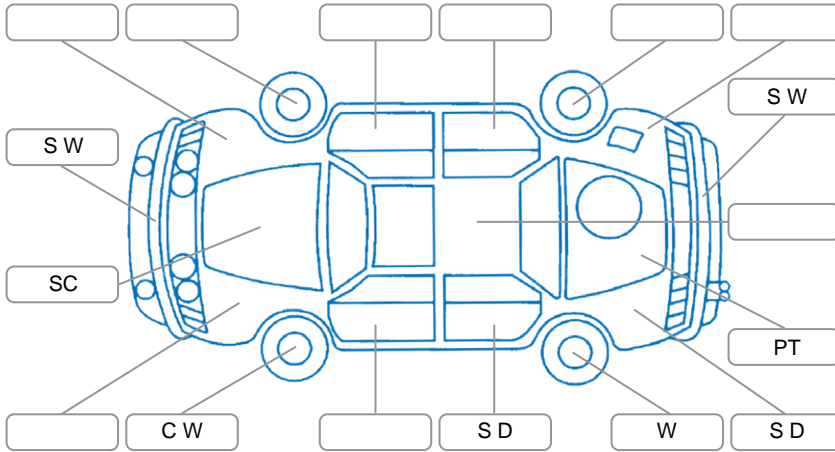

Report ID:	28,085,188	Version:	1
Created:	06 Apr 2026		

Make:	Toyota	Model:	Wish
Body Style:	Wagon	Year:	2006
Rego No.:	MAK316	Rego Expiry:	04 Sep 2026
WoF Expiry:	18 Nov 2026	Odometer:	128,349 Kms
Good No.:	28085188	VIN:	7AT0H64BX19292466
Next Service:	137292	Service History:	No

Key

S = Scratch R = Rust C = Crack * = Decals W = Significant scuffs
 D = Dent PT = Paint defect P = Pin dent SC = Stone Chips

Note: some defects and blemishes may not be displayed in the diagram

Body Inspection Comments

All tyres perished, worn

Conditions During Body Inspection

Dry

Under Carriage and Under Bonnet Inspection Comments

Engine oil leaks around rear valve cover area

Interior Comments

Seats:	Good
Carpets:	Good
Panels:	Good
Dashboard:	Good