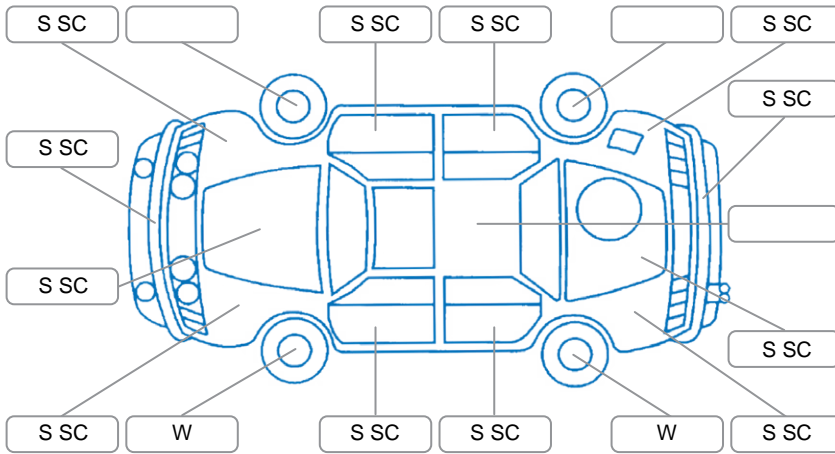

Report ID:	28,085,161	Version:	1
Created:	29 Mar 2026		

Make:	Nissan	Model:	X-Trail
Body Style:	SUV	Year:	2020
Rego No.:	NBR147	Rego Expiry:	30 Jun 2026
WoF Expiry:	18 Oct 2026	Odometer:	74,816 Kms
Good No.:	28085161	VIN:	JN1JBAT32A0056241
Next Service:	due	Service History:	Yes

**Key**  
 S = Scratch    R = Rust    C = Crack    \* = Decals    W = Significant scuffs  
 D = Dent    PT = Paint defect    P = Pin dent    SC = Stone Chips

Note: some defects and blemishes may not be displayed in the diagram