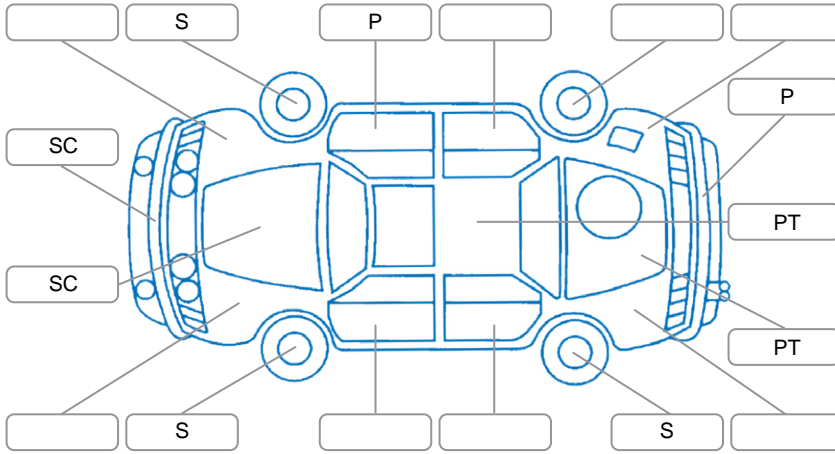

Report ID:	28,085,119	Version:	4
Created:	17 Apr 2026		

Make:	Honda	Model:	CR-Z
Body Style:	Hatchback	Year:	2010
Rego No.:	PWK814	Rego Expiry:	27 Apr 2026
WoF Expiry:	19 Apr 2027	Odometer:	130,091 Kms
Good No.:	28085119	VIN:	7AT08GCLX23024938
Next Service:	140,127kmss	Service History:	No

Key

S = Scratch R = Rust C = Crack * = Decals W = Significant scuffs
D = Dent PT = Paint defect P = Pin dent SC = Stone Chips

Note: some defects and blemishes may not be displayed in the diagram

Body Inspection Comments