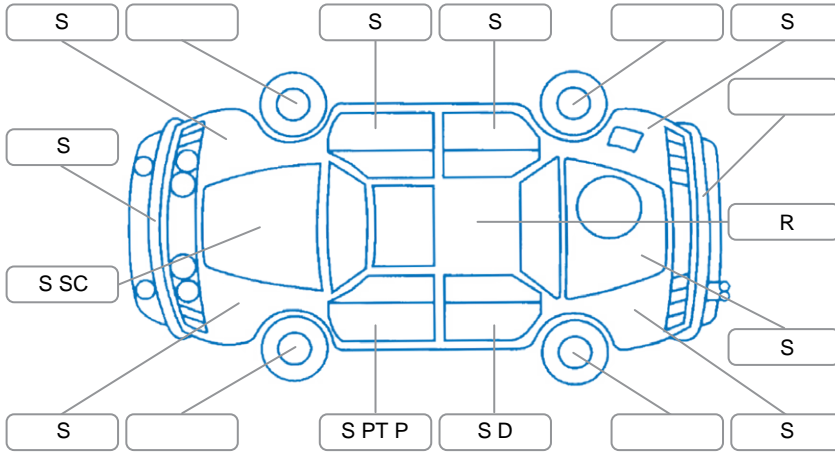

Report ID:	28,085,103	Version:	1
Created:	01 Apr 2026		

Make:	Mazda	Model:	Bt-50
Body Style:	Utility	Year:	2017
Rego No.:	KTJ379	Rego Expiry:	09 May 2026
WoF Expiry:	14 Jul 2026	Odometer:	207,540 Kms
Good No.:	28085103	VIN:	MMOUR0YG100720244
Next Service:	216,709 kms	Service History:	Yes

### Key

S = Scratch    R = Rust    C = Crack    \* = Decals    W = Significant scuffs  
 D = Dent    PT = Paint defect    P = Pin dent    SC = Stone Chips

Note: some defects and blemishes may not be displayed in the diagram