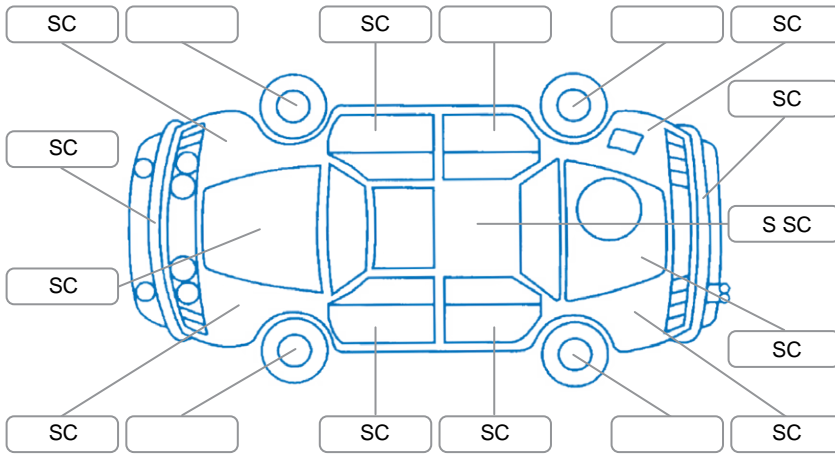

Report ID:	28,085,040	Version:	1
Created:	29 Mar 2026		

Make:	Toyota	Model:	86
Body Style:	Sports Car	Year:	2012
Rego No.:	QHZ50	Rego Expiry:	05 Jun 2026
WoF Expiry:	21 Dec 2026	Odometer:	105,400 Kms
Good No.:	28085040	VIN:	7AT0H65RX23007778
Next Service:	107000	Service History:	No

Key
 S = Scratch R = Rust C = Crack * = Decals W = Significant scuffs
 D = Dent PT = Paint defect P = Pin dent SC = Stone Chips

Note: some defects and blemishes may not be displayed in the diagram

Body Inspection Comments

Conditions During Body Inspection: Dry

Under Carriage and Under Bonnet Inspection Comments

2wd

Interior Comments

Seats:	Average
Carpets:	Average
Panels:	Average
Dashboard:	Average

General Comments

Road Conditions During Test Drive	Dry	
Engine Timing Mechanism	Timing Chain	
Evidence of Cam Belt Replacement	<input type="checkbox"/> Yes <input type="checkbox"/> No	Kms
Inspected by:	Uriah Pepene	
Published by:	Uriah Pepene	
Inspection Date:	29 Mar 2026	