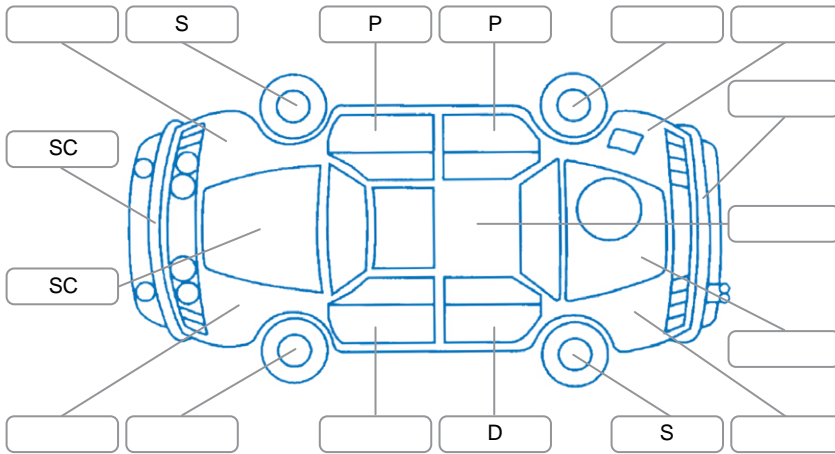

Report ID:	28,084,999	Version:	1
Created:	31 Mar 2026		

Make:	KIA	Model:	Sorento
Body Style:	SUV	Year:	2017
Rego No.:	KHG59	Rego Expiry:	08 Jul 2026
WoF Expiry:	29 Sep 2026	Odometer:	97,143 Kms
Good No.:	28084999	VIN:	KNAPH81BSH5286596
Next Service:	109,684kms	Service History:	Yes

Key
 S = Scratch R = Rust C = Crack * = Decals W = Significant scuffs
 D = Dent PT = Paint defect P = Pin dent SC = Stone Chips

Note: some defects and blemishes may not be displayed in the diagram

Body Inspection Comments

Conditions During Body Inspection: Dry

Under Carriage and Under Bonnet Inspection Comments

Interior Comments

Seats:	Good
Carpets:	Good
Panels:	Good
Dashboard:	Good

General Comments

Road Conditions During Test Drive	Dry	
Engine Timing Mechanism	Timing Chain	
Evidence of Cam Belt Replacement	<input type="checkbox"/> Yes <input type="checkbox"/> No	Kms
Inspected by:	LukaAjitvan Woerden	
Published by:	LukaAjitvan Woerden	
Inspection Date:	31 Mar 2026	