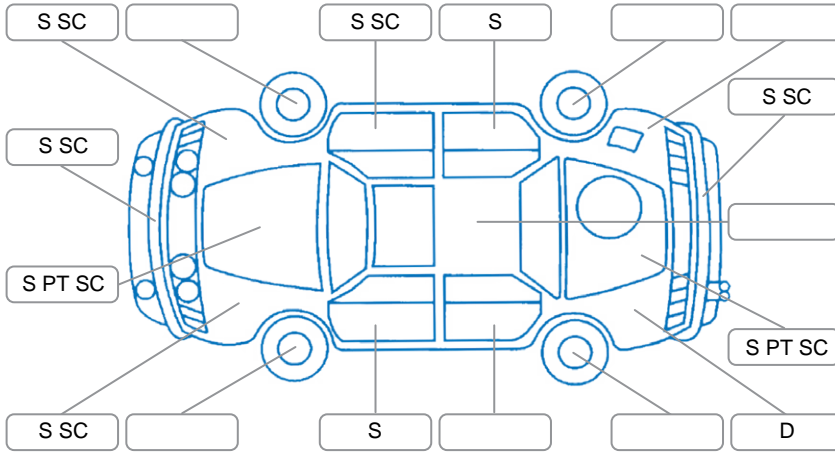

Key

S = Scratch R = Rust C = Crack * = Decals W = Significant scuffs
 D = Dent PT = Paint defect P = Pin dent SC = Stone Chips

Note: some defects and blemishes may not be displayed in the diagram

Body Inspection Comments

Paint work poor

Conditions During Body Inspection

Dry

Under Carriage and Under Bonnet Inspection Comments

Oil leak. Coolant level low - topped up

Interior Comments

Seats:	Average
Carpets:	Average
Panels:	Average
Dashboard:	Average