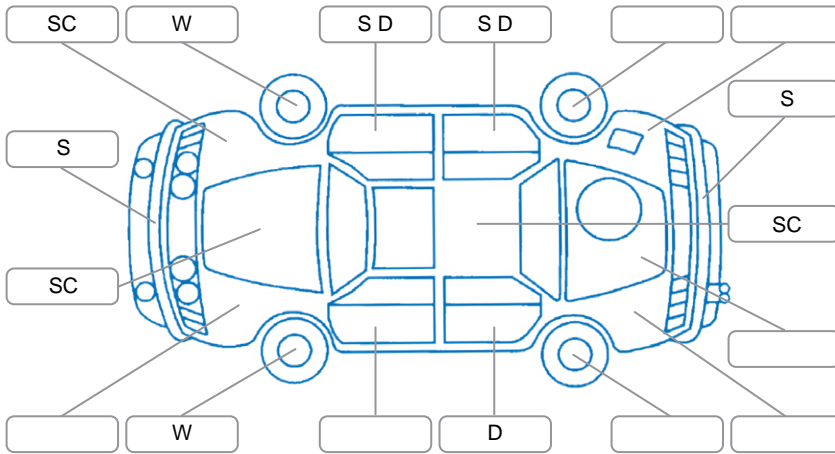

Report ID:	28,084,947	Version:	2
Created:	16 Apr 2026		

Make:	Hyundai	Model:	Ioniq
Body Style:	Hatchback	Year:	2023
Rego No.:	PTD411	Rego Expiry:	21 Aug 2026
WoF Expiry:	22 Feb 2027	Odometer:	49,995 Kms
Good No.:	28084947	VIN:	KMHC751JUNU090960
Next Service:	58668	Service History:	Yes

Key
 S = Scratch R = Rust C = Crack * = Decals W = Significant scuffs
 D = Dent PT = Paint defect P = Pin dent SC = Stone Chips

Note: some defects and blemishes may not be displayed in the diagram

Body Inspection Comments

Front bumper moulding misaligned

Conditions During Body Inspection

Wet

Under Carriage and Under Bonnet Inspection Comments

Front wheel drive

Interior Comments

Seats:	Good
Carpets:	Good
Panels:	Good
Dashboard:	Good