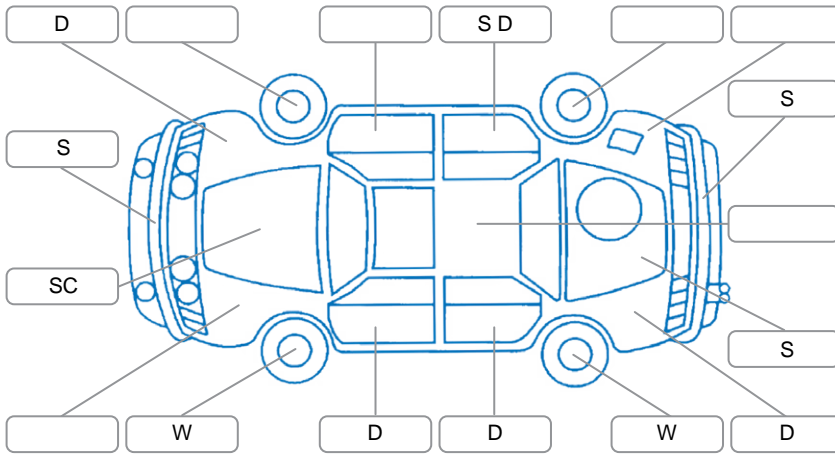

Report ID:	28,084,934	Version:	2
Created:	02 Apr 2026		

Make:	KIA	Model:	Seltos
Body Style:	SUV	Year:	2022
Rego No.:	PNW199	Rego Expiry:	27 Jul 2026
WoF Expiry:	16 Apr 2027	Odometer:	94,591 Kms
Good No.:	28084934	VIN:	KNAEP81ATN7353284
Next Service:	104000	Service History:	Yes

Key

S = Scratch R = Rust C = Crack * = Decals W = Significant scuffs
 D = Dent PT = Paint defect P = Pin dent SC = Stone Chips

Note: some defects and blemishes may not be displayed in the diagram

Body Inspection Comments

Conditions During Body Inspection	Wet
-----------------------------------	-----

Under Carriage and Under Bonnet Inspection Comments

Front wheel drive

Interior Comments

Seats:	Good
Carpets:	Good
Panels:	Average
Dashboard:	Good