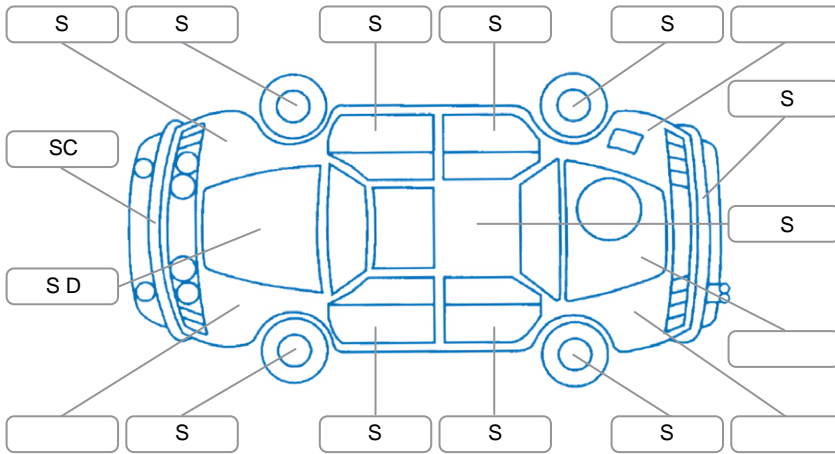

Key
 S = Scratch R = Rust C = Crack * = Decals W = Significant scuffs
 D = Dent PT = Paint defect P = Pin dent SC = Stone Chips

Note: some defects and blemishes may not be displayed in the diagram

Body Inspection Comments

Windscreen stone chip outside cva.

Conditions During Body Inspection

Under Carriage and Under Bonnet Inspection Comments

Interior Comments

Seats:	Good
Carpets:	Good
Panels:	Good
Dashboard:	Good

General Comments