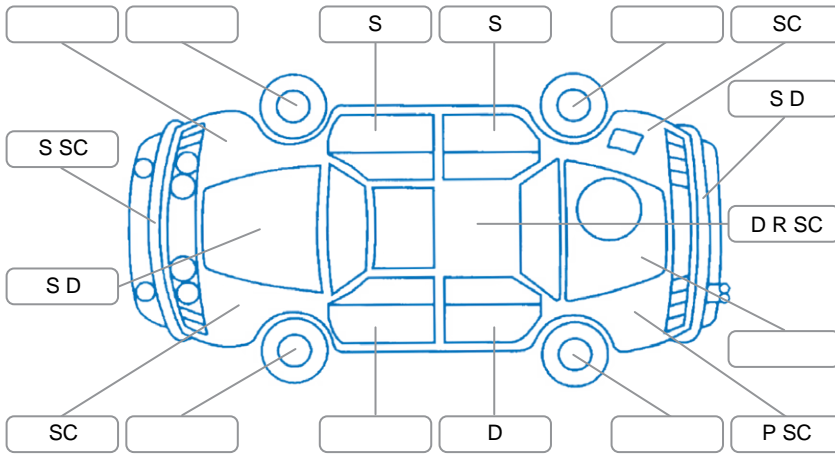

Report ID:	28,084,910	Version:	1
Created:	31 Mar 2026		

Make:	Toyota	Model:	Hilux
Body Style:	Utility	Year:	2021
Rego No.:	NGN585	Rego Expiry:	25 Apr 2026
WoF Expiry:	15 Jan 2027	Odometer:	138,743 Kms
Good No.:	28084910	VIN:	MROJA3DD000371211
Next Service:	148000	Service History:	Yes

**Key**  
 S = Scratch    R = Rust    C = Crack    \* = Decals    W = Significant scuffs  
 D = Dent    PT = Paint defect    P = Pin dent    SC = Stone Chips

Note: some defects and blemishes may not be displayed in the diagram

### Body Inspection Comments

Drive door seal torn

Conditions During Body Inspection

Wet