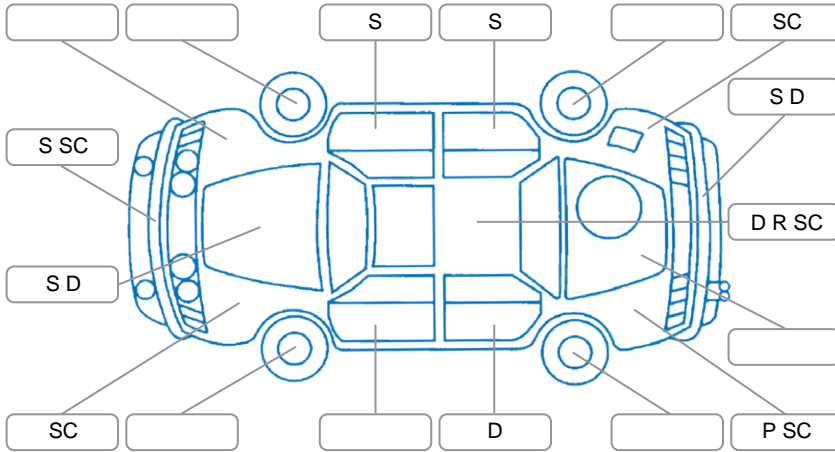

Report ID:	28,084,910	Version:	2
Created:	21 May 2026		

Make:	Toyota	Model:	Hilux
Body Style:	Utility	Year:	2021
Rego No.:	NGN585	Rego Expiry:	25 Apr 2026
WoF Expiry:	15 Jan 2027	Odometer:	138,743 Kms
Good No.:	28084910	VIN:	MROJA3DD000371211
Next Service:	148000	Service History:	Yes

**Key**

S = Scratch    R = Rust    C = Crack    \* = Decals    W = Significant scuffs  
 D = Dent    PT = Paint defect    P = Pin dent    SC = Stone Chips

Note: some defects and blemishes may not be displayed in the diagram

**Body Inspection Comments**

Drive door seal torn

Conditions During Body Inspection

Wet

**Under Carriage and Under Bonnet Inspection Comments**

Rear wheel drive

**Interior Comments**

Seats:	Good
Carpets:	Good
Panels:	Average
Dashboard:	Good