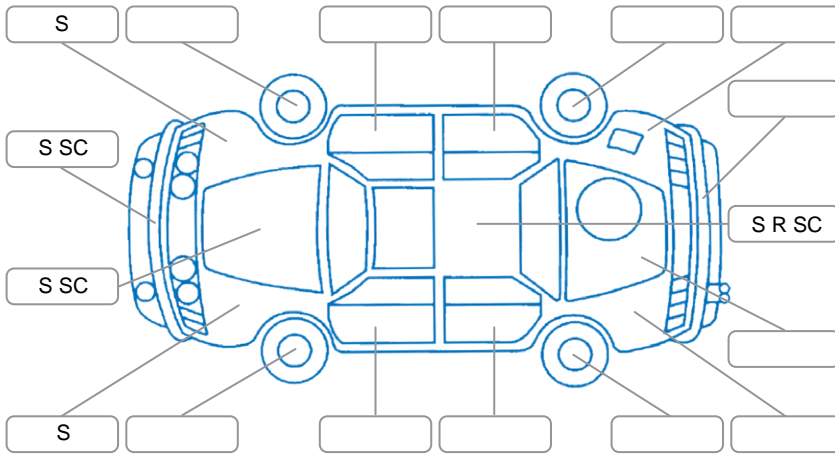

Report ID:	28,084,865	Version:	1
Created:	07 Apr 2026		

Make:	Toyota	Model:	Corolla
Body Style:	Hatchback	Year:	2016
Rego No.:	KET609	Rego Expiry:	26 Feb 2026
WoF Expiry:	24 Feb 2027	Odometer:	95,358 Kms
Good No.:	28084865	VIN:	JTNKU3JE40J543611
Next Service:	109,000	Service History:	Yes

Key
 S = Scratch R = Rust C = Crack * = Decals W = Significant scuffs
 D = Dent PT = Paint defect P = Pin dent SC = Stone Chips

Note: some defects and blemishes may not be displayed in the diagram

Body Inspection Comments

Conditions During Body Inspection: Dry

Under Carriage and Under Bonnet Inspection Comments

Interior Comments

Seats:	Average
Carpets:	hole driver footwell
Panels:	Average
Dashboard:	Average

General Comments